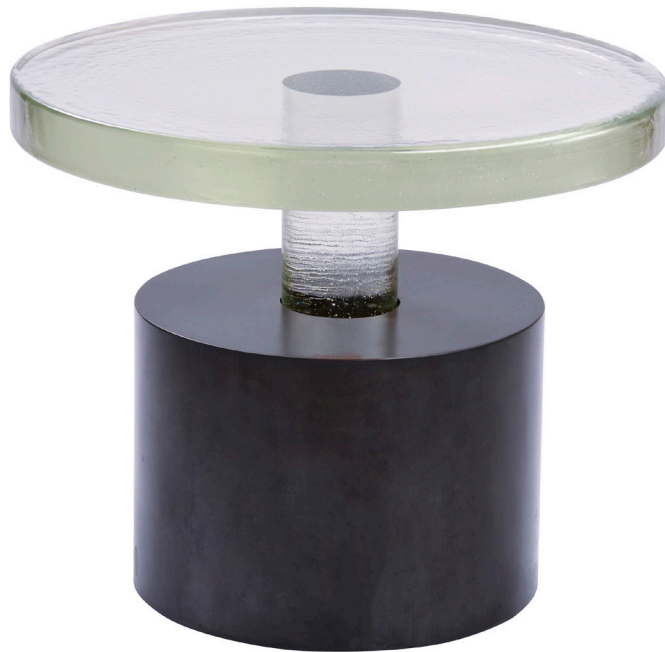

COUP D'ETAT

Bishop Table
by John Liston

Contemporary

Made in San Francisco, CA

Blackened steel side table with cast glass top.
Available to order at 15", 18", or 21" high.

22" DIA. x 18" H

TS-LISTON-BISHOP 22