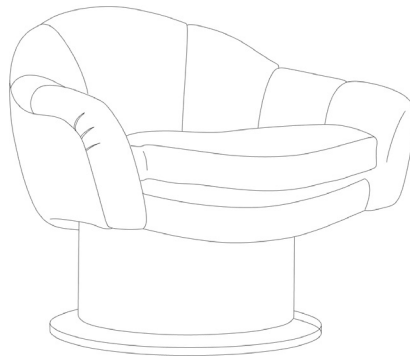

# COUP STUDIO

TURN AROUND SWIVEL CLUB CHAIR — CHANNEL TUFTED

## TURN AROUND SWIVEL CLUB CHAIR — CHANNEL TUFTED

---

ITEM NO.	DIMENSIONS	SEAT	ARM HEIGHT	WEIGHT
UP-CS-I9-WOOD	36" W x 31" D x 29" H	17" H (to crown) x 21" D	23.5"	75 lbs
	COM : 5.5 YARDS (plain 54" wide)	COL : 100 SQ. FEET (15% upcharge)		

ITEM NO.	DIMENSIONS	SEAT	ARM HEIGHT	WEIGHT
UP-CS-I9-METAL	36" W x 31" D x 29" H	17" H (to crown) x 21" D	23.5"	75 lbs
	COM : 5.5 YARDS (plain 54" wide)	COL : 100 SQ. FEET (15% upcharge)		