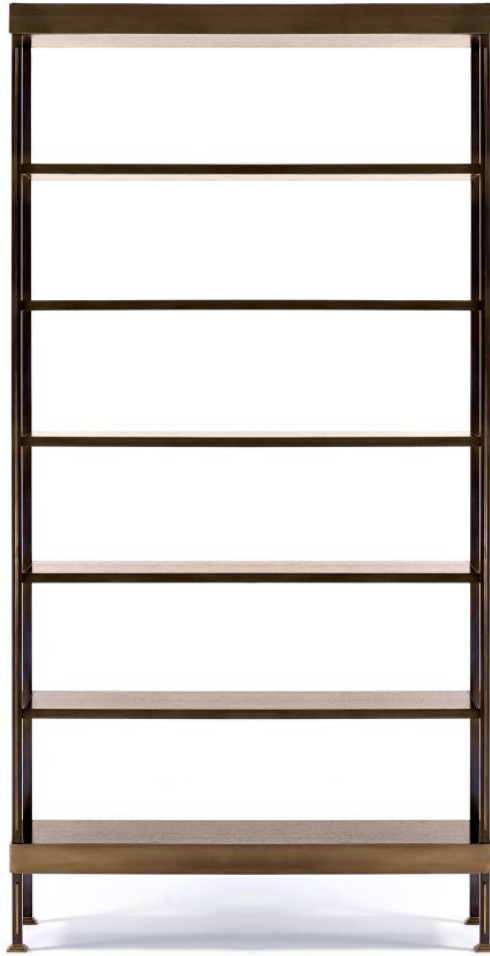

COUP D'ETAT

Prate Bookcase
by Jean De Merry
Contemporary
United States

48.5" W x 14" D x 94" H

Metal frame, Bronze inlays, feet and accents.

Oak Wood Finish Options:
Grain: Café Oak, Charcoal, Putty, Slate, Sombre or Vert de gris

Metal Finish Options:
Old Silver

Bronze Finish Options:
Antiqued Bronze, Light Bronze or Rodin Patina

CG-JDM-8.013