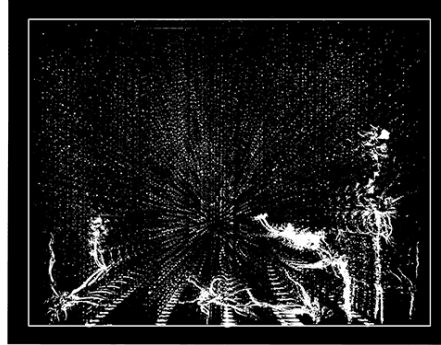

## JURIEN BAY GALAXY by Jocelyn Marsh

---

ITEM NO.	DIMENSIONS	WEIGHT
PM-CS-14	62" W x 50" H x 5" D	150 lbs