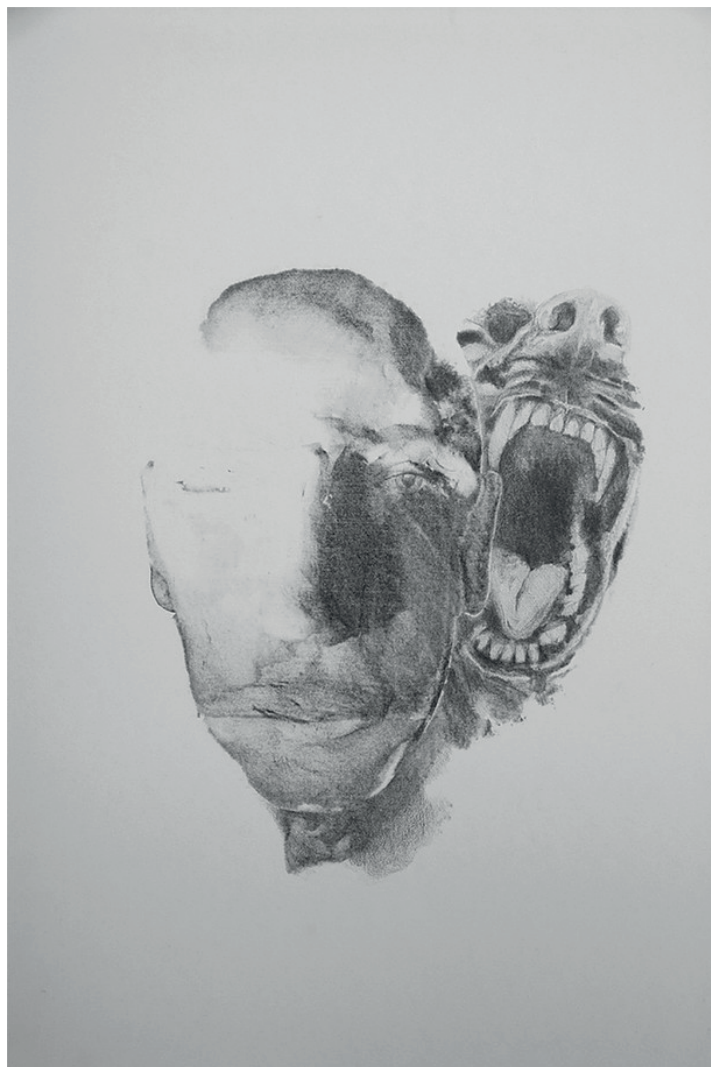

COUP D'ETAT

Only in Human Eyes

by Dana Harel

2013

United States

Mixed media on paper.

29 1/4" W x 1 1/2" D x 35 1/4" H

PW-CN-0716-03 \$3,500