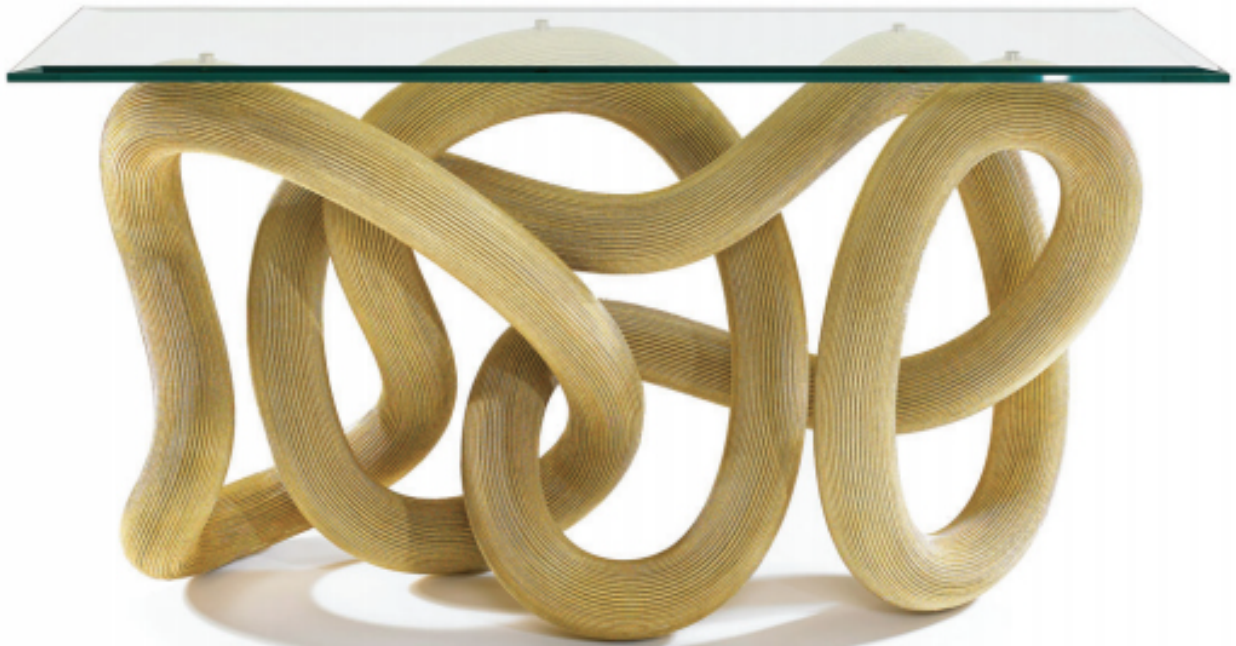

# COUP D'ETAT

**FLUX Console Table**  
**by Jake Phipps**  
*Contemporary*  
London

Infinite loop of braided brass, copper or steel wire with a thick beveled glass top.  
Custom shapes and sizes available.

61.5" W x 20.5" D x 32.7" H

TCON-JAKEPHIPPS-FLUX