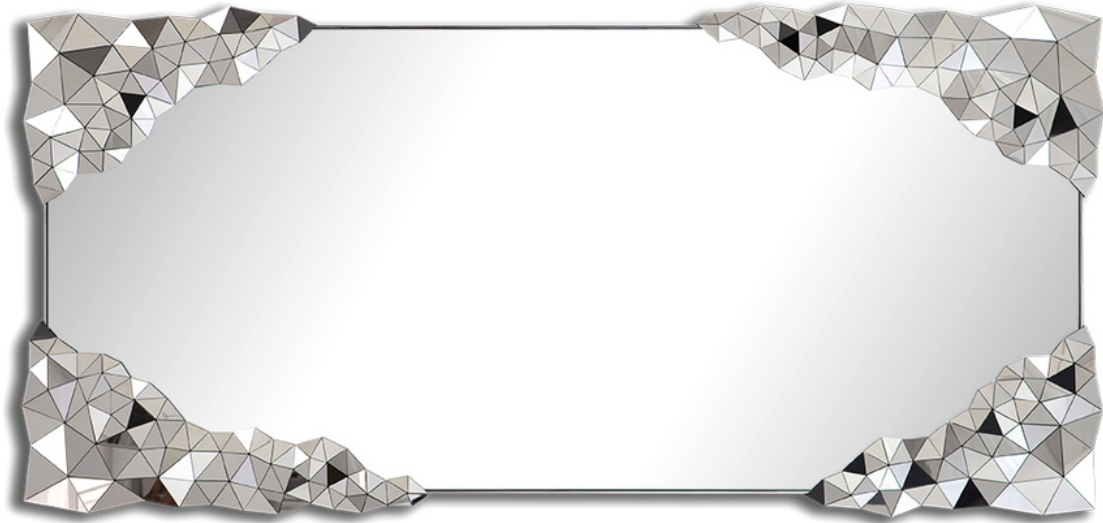

COUP D'ETAT

STELLAR Rectangular Mirror
by Jake Phipps
Contemporary
London

Super mirror polished steel with
turbulent corners of individually sized
and angled mirrored sections.

38.58" L x 3.94" D x 81.10" H

PM-JAKEPHIPPS-STELLAR-RECT-MIRROR