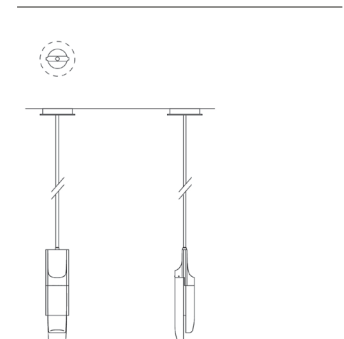

Refractory

Shown in Cinder Bronze and Clear Glass with Cast Texture Lenses

IST.HL.01

Specifications

Dimensions	in	cm
Height	18.5	47
Diameter	4.6	11.5
Weight	31 lbs	

Materials and Finishes

Cast Bronze available in Collection Bronze Patinas except Muslin

Isthmus Pendant

An isthmus is a narrow piece of land connecting two larger areas across an expanse of water by which they are otherwise separated. This delicate separation is the spirit of the Isthmus series.

The cast glass components of the Isthmus Pendant are held by an asymmetric bronze structure from above. No angles are the same, as the lenses distort the cast bronze shagreen texture in between.

Detail at right: shown in Natural Bronze with Suede Glass with Cast Texture Lenses