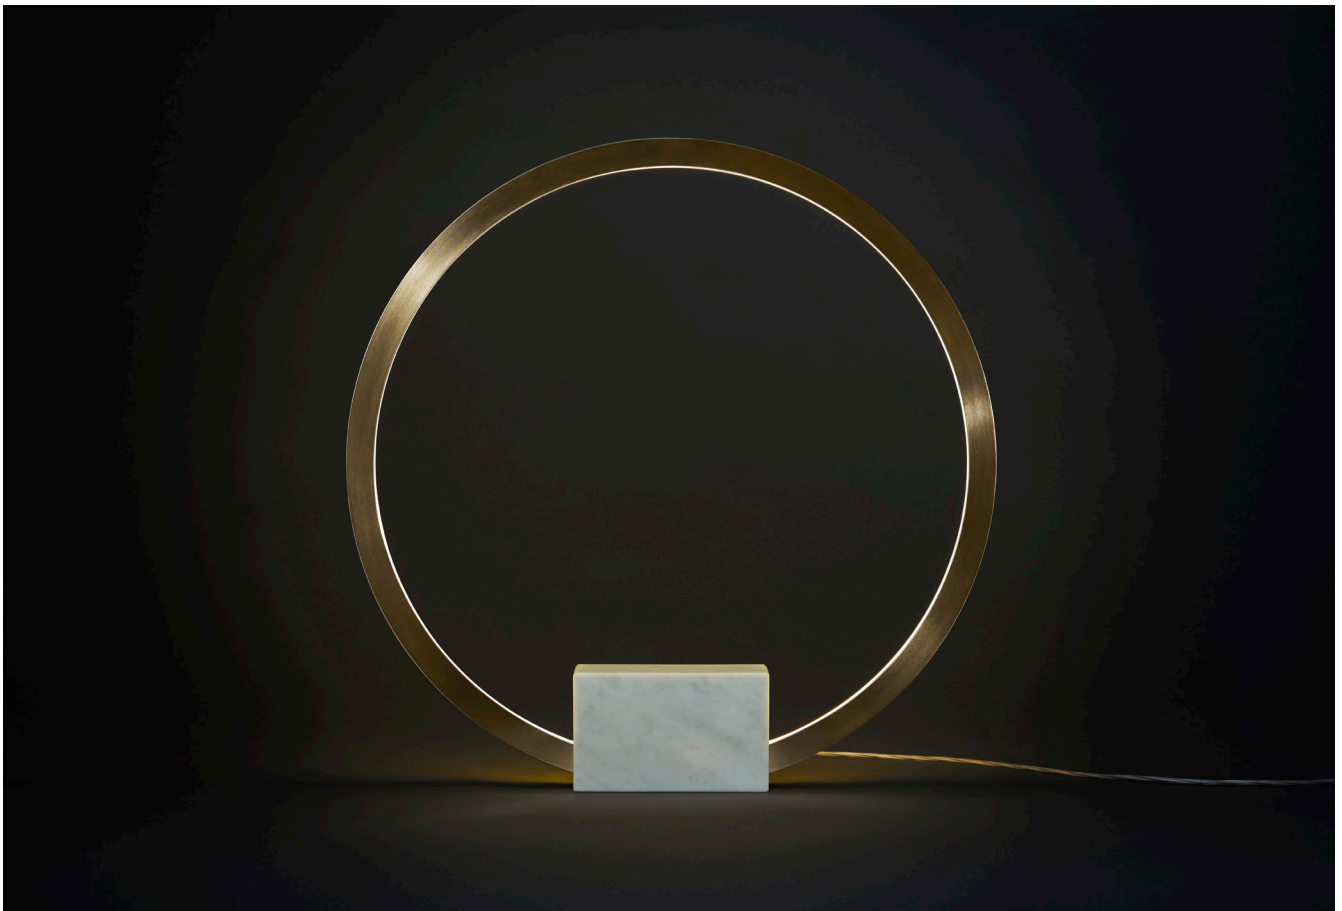

CHRISTOPHER BOOTS

PORTAL TABLE LAMP

(MARBLE)

Portals are gateways, a liminal space of transition, a link to beyond. Portals are both a solid boundary and a void. A charged space, portals have magical resonance and hint at multidimensional adventure.

PORTAL TABLE LAMP draws on this promise. A luminous circle of light anchored by stone, PORTAL TABLE LAMP opens a space of visual possibility.

Portal Table Lamp 450 (Marble Base) in Aged Brass.

PORTAL TABLE LAMP

(450)

SPECIFICATIONS	OPTIONS	ADDITIONAL INFORMATION	WARRANTY
<p>ORDERING CODE POR.TL.450</p> <p>LAMP 24V LED WW 2700K</p> <p>LUMENS 2183 LM</p> <p>VOLTAGE 24V DC</p> <p>WATTS 27 W</p> <p>WEIGHT Approx. 6kg</p> <p>INCLUSIONS Bullion Box with integrated Power Supply Unit and Dimmer Unit</p>	<p>FINISHES</p> <p>AB Aged Brass</p> <p>BB Brushed Brass</p> <p>HRB Hand Rubbed Brass</p> <p>DB Dark Bronze</p> <p>MP Mottled Patina</p> <p>VER Verdigris</p>	<ul style="list-style-type: none"> Portal Table Lamp is a solid fixture that will require very little maintenance over the years. If your Portal Table Lamp is treated with care, it will shine brightly for many years to come. Contact us for custom variations. Installation should only be undertaken by a qualified professional. 	<ul style="list-style-type: none"> 5 Years Fixture 5 Years Power Supply Unit 5 Years LED
			
<p><i>Fig 1. – Front view</i></p>		<p><i>Fig 2. –Side view</i></p>	