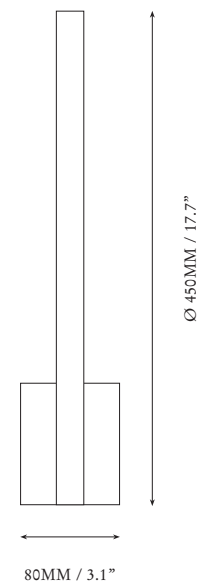

PORTAL TABLE LAMP draws on this promise. A luminous circle of light anchored by stone, PORTAL TABLE LAMP opens a space of visual possibility.

Portal Table Lamp 450 (Marble Base) in Aged Brass.

PORTAL TABLE LAMP

(450)

SPECIFICATIONS	OPTIONS	ADDITIONAL INFORMATION	WARRANTY
<p>ORDERING CODE POR.TL.450</p> <p>LAMP 24V LED WW 2700K</p> <p>LUMENS 2183 LM</p> <p>VOLTAGE 24V DC</p> <p>WATTS 27 W</p> <p>WEIGHT Approx. 6kg</p> <p>INCLUSIONS Bullion Box with integrated Power Supply Unit and Dimmer Unit</p>	<p>FINISHES</p> <p>AB Aged Brass</p> <p>BB Brushed Brass</p> <p>HRB Hand Rubbed Brass</p> <p>DB Dark Bronze</p> <p>MP Mottled Patina</p> <p>VER Verdigris</p>	<ul style="list-style-type: none"> Portal Table Lamp is a solid fixture that will require very little maintenance over the years. If your Portal Table Lamp is treated with care, it will shine brightly for many years to come. Contact us for custom variations. Installation should only be undertaken by a qualified professional. 	<ul style="list-style-type: none"> 5 Years Fixture 5 Years Power Supply Unit 5 Years LED
			
<p><i>Fig 1. – Front view</i></p>		<p><i>Fig 2. –Side view</i></p>	