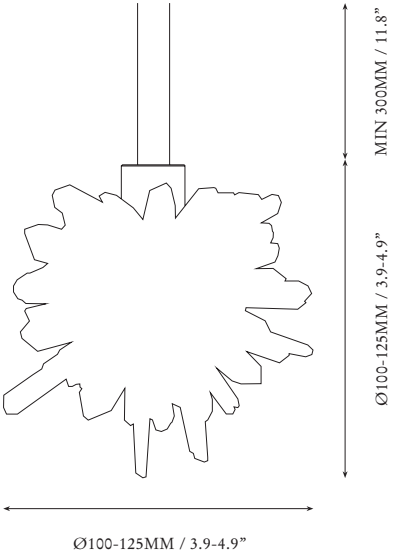

Sugar Bomb Small finished in Aged Brass & Clear Quartz.

SUGAR BOMB

(SMALL)

SPECIFICATIONS	OPTIONS	ADDITIONAL INFORMATION	WARRANTY
<p>ORDERING CODE SGB.S</p> <p>LAMP G9 110V LED 3.2W 2700K G9 240V LED 3.2W 2700K</p> <p>LUMENS 270 LM</p> <p>VOLTAGE 110 / 240 V</p> <p>WATTS 3.2 W</p> <p>WEIGHT Approx. 2kg (not including canopy)</p> <p>INCLUSIONS Quartz Crystal</p> <p>EXCLUSIONS User Interface, Dimmer Unit</p>	<p>AB Aged Brass BB Brushed Brass HRB Hand Rubbed Brass DB Dark Bronze MP Mottled Patina PB Polished Brass CL Copper Leaf SL Silver Leaf GL Gold Leaf</p> <p>SUSPENSION Vertical Rod</p> <p>CANOPY R-80-FM Round 80 Flush R-125-FM Round 125 Flush R-125-SM Round 125 Surface <i>Refer to canopy specification guide</i></p>	<ul style="list-style-type: none"> Sugar Bomb is a solid fixture that will require very little maintenance over the years. If your Sugar Bomb is treated with care, it will shine brightly for many years to come. Quartz is a mineral formed by the Earth. Each crystal piece will be unique due to natural variation of size, shape, colour and clarity. Contact us for custom variations. Installation should only be undertaken by a qualified professional. 	<ul style="list-style-type: none"> 5 Years Fixture 2 Years Lamping
 <p>Fig 1. - Front view</p>		 <p>Fig 2. - Side view</p>	