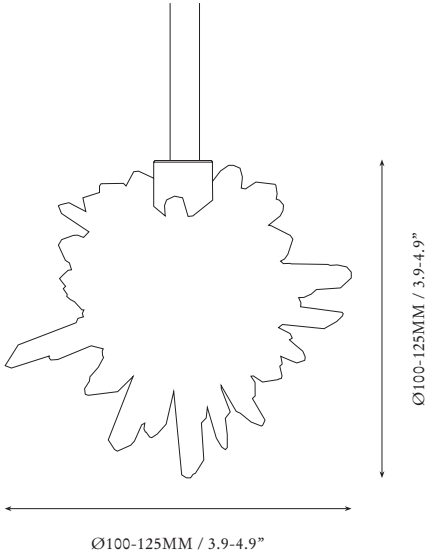

CHRISTOPHER BOOTS

SUGAR BOMB

Quartz crystal imitates its sweet crystal-twin in the bijou SUGAR BOMB.

SUGAR BOMB radiates warm light through cracks and crevices, illuminating the delicate beauty of natural quartz crystal.

Sugar Bomb Small finished in Aged Brass & Clear Quartz.

SUGAR BOMB

(SMALL)

SPECIFICATIONS	OPTIONS	ADDITIONAL INFORMATION	WARRANTY
<p>ORDERING CODE SGB.S</p> <p>LAMP G9 110V LED 3.2W 2700K G9 240V LED 3.2W 2700K</p> <p>LUMENS 270 LM</p> <p>VOLTAGE 110 / 240 V</p> <p>WATTS 3.2 W</p> <p>WEIGHT Approx. 2kg (not including canopy)</p> <p>INCLUSIONS Quartz Crystal</p> <p>EXCLUSIONS User Interface, Dimmer Unit</p>	<p>AB Aged Brass BB Brushed Brass HRB Hand Rubbed Brass DB Dark Bronze MP Mottled Patina PB Polished Brass CL Copper Leaf SL Silver Leaf GL Gold Leaf</p> <p>SUSPENSION Vertical Rod</p> <p>CANOPY R-80-FM Round 80 Flush R-125-FM Round 125 Flush R-125-SM Round 125 Surface <i>Refer to canopy specification guide</i></p>	<ul style="list-style-type: none"> Sugar Bomb is a solid fixture that will require very little maintenance over the years. If your Sugar Bomb is treated with care, it will shine brightly for many years to come. Quartz is a mineral formed by the Earth. Each crystal piece will be unique due to natural variation of size, shape, colour and clarity. Contact us for custom variations. Installation should only be undertaken by a qualified professional. 	<ul style="list-style-type: none"> 5 Years Fixture 2 Years Lamping
 <p>Fig 1. - Front view</p>		 <p>Fig 2. - Side view</p>	