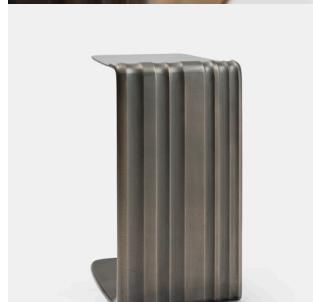

Refractory

Shown in Cinder Bronze with Natural Bronze surfaces

& TRB.SFT.01

Specifications

Dimensions	in	cm
Length	16	41
Width	12	30.5
Height	22.5	56.5

Weight 66 lbs

Materials and Finishes

Available in Collection Bronze Patinas except Muslin

Tributary Sofa Table

The Tributary motif is about headwaters and braided streams and also about the nature of tribute - the channeling of materials and processes into something contributory. The works are anchoring, monumental, and express movement between elements both navigable and rough, high plateaus and shallow estuaries.

The Tributary Sofa Table is a cast bronze functional sculpture.

Details at right: shown in Cinder (above) and Silver Dollar (below)