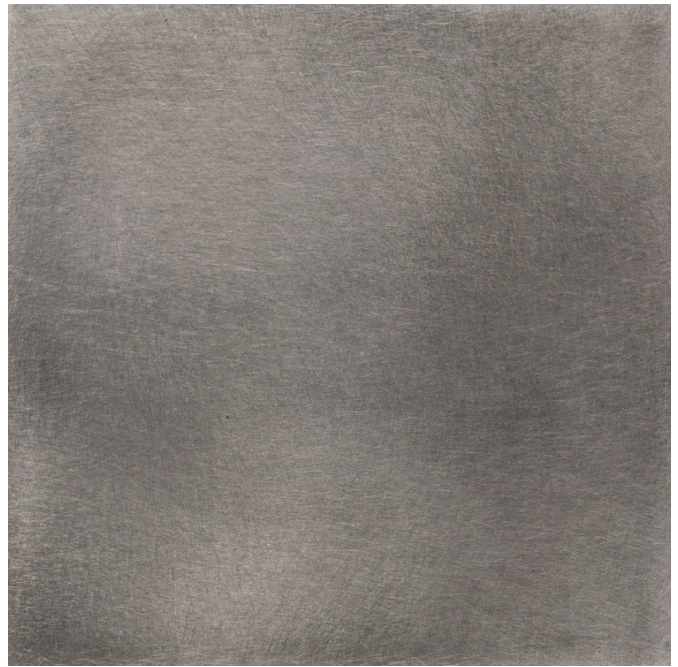

## A. Cepa Mirror

*by* Konekt

*Contemporary*

United States

Undulating and irregular in form, the striking A.Cepa Mirror commands attention and reflects a sense of random order. The sculptural frame, with rich texture and depth, is sand-cast at a fine art foundry in Pennsylvania and finished by hand.

**Dimensions:** 32"D, 40"D or 44"D

**Materials:** Mirror and Sand-cast Bronze or Stainless Steel.

**Metal Finishes:** Hand-patina Bronze, Blackened Bronze, Polished Bronze\* or Satin Stainless Steel.

## Metal Finish Options for A. Ceba Mirror by Konekt

Hand-Patina Bronze

Blackened Bronze

Polished Bronze\*

Satin Stainless Steel