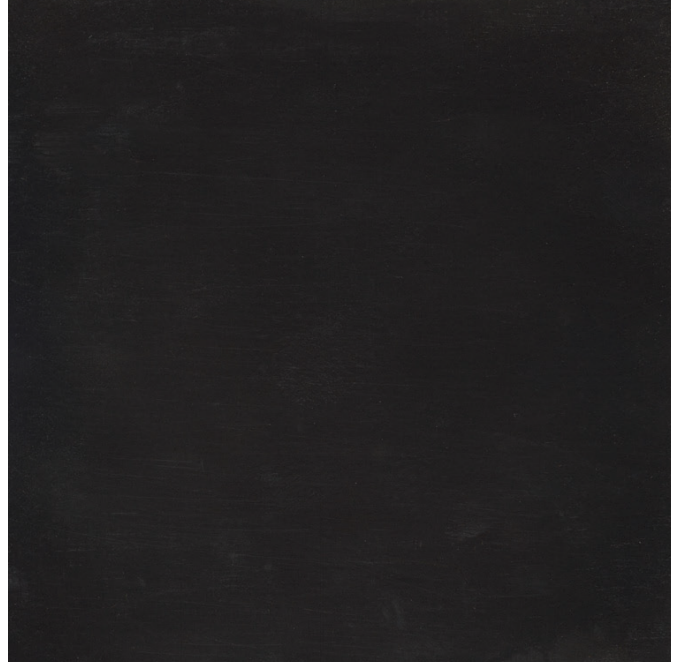

Blackened Bronze