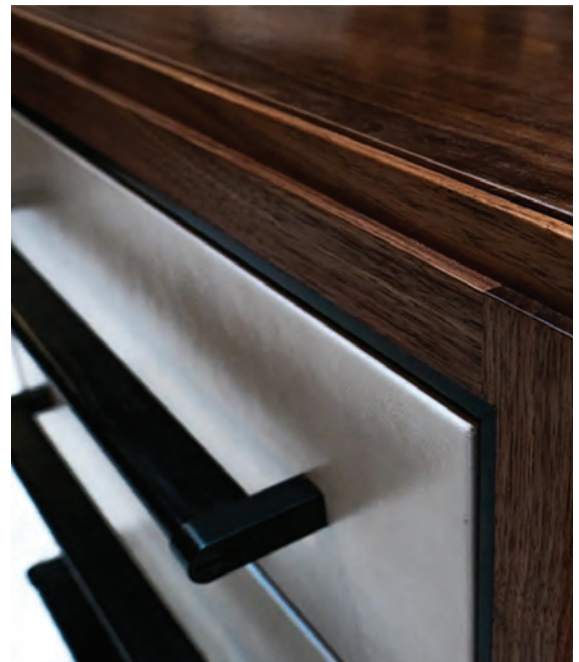

Abuelo Nightstand

by DE LA VEGA

Contemporary

United States

Rugged modernism at its best in a marriage of textures—leather, wood, and brass—in perfect symmetry. Also available in Coquille D'Oeuf: hand-cracked eggshells in resin and lacquer adorn drawer faces and the blotter.

Adorned with DLV custom hardware in complementary finishes.

CG-DLV-ABUELO-NIGHTSTAND

ABUELO NIGHTSTAND

COUP D'ETAT

ITEM NO.	DIMENSIONS	UPHOLSTERY DETAIL
CG-DLV-ABUELO-NIGHTSTAND	28" W x 18" D x 27" H	COL: 30 - 50 sq ft