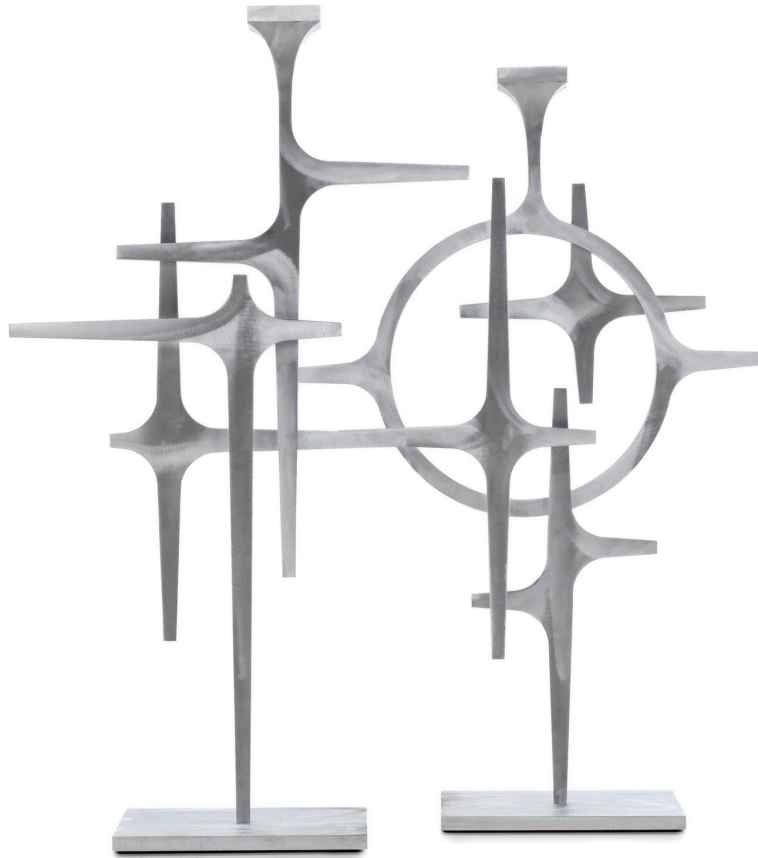

COUP D'ETAT

Alfa & Centauro Candelabra

by Agrippa

Contemporary

Spain

The aluminum of the Alfa & Centauro Candelabra is cut with high pressure water and will add interesting geometrical feature to its surroundings.

Alfa: 21.75" W x 8.25" D x 32.75" H | Base: 10.75" W

Centauro: 19.75" W x 8.25" D x 34.75" H | Base: 10.75" W

AC-AGRIPPA-ALFA

AC-AGRIPPA-CENTAURO

Price Upon Request.