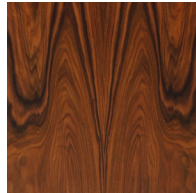

WA-N: White
Ash, Natural

RWO-N: Rift
White Oak,
Natural

F-WAL: Walnut,
Figured

WA-E: White
Ash, Ebonized

WA-G: White
Ash, Grey

WA-WW: White
Ash,
Whitewashed
veneer: burl

SR: Santos
Rosewood, Oiled
and Waxed

custom

Custom

BRL-CW:
Circassian
Walnut Burl

BRL-MH:
Mahogany Burl

BRL-P: Pimento
Burl

BRL-TA-G: Tamo
Ash Burl, Grey

BRL-TA-N: Tamo
Ash Burl, Natural

skram

Veneer

veneer: burl

Custom

Metal

Natural

GML: Gunmetal

DRB: Dark
Rubbed Bronze

NRB: Natural
Rubbed Bronze