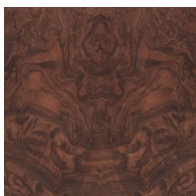

WA-N: White
Ash, Natural

RWO-N: Rift
White Oak,
Natural

F-WAL: Walnut,
Figured

WA-E: White
Ash, Ebonized

WA-G: White
Ash, Grey

WA-WW: White
Ash,
Whitewashed
veneer: burl

SR: Santos
Rosewood, Oiled
and Waxed

custom

Custom

BRL-CW:
Circassian
Walnut Burl

BRL-MH:
Mahogany Burl

BRL-P: Pimento
Burl

BRL-TA-G: Tamo
Ash Burl, Grey

BRL-TA-N: Tamo
Ash Burl, Natural

skram