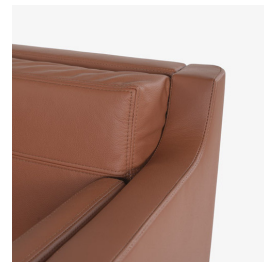

skram

COUPDETATSF.COM

altai sofa

A41 / A42

Altai seating is offered in Armchair, Loveseat, and Sofa variants. Clients may specify upholstery as COM/COL (subject to Skram Upholstery Department approval) or use a graded-in Skram leather or textile. Cushions feature double-needle stitching accents and a 'loose' or unstructured feel for maximum comfort. Metalwork may be in steel or bronze, or steel with bronze accents. Altai seating is suitable for contract or residential use.

skram

A41	width 80 / 203 cm	depth 27 / 69 cm	height 29 / 74 cm	seat height 18.5 / 47cm
------------	-------------------	------------------	-------------------	-------------------------

A42	width 96 / 244 cm	depth 27 / 69 cm	height 29 / 74 cm	seat height 18.5 / 47cm
------------	-------------------	------------------	-------------------	-------------------------

Metal

Natural

GML: Gunmetal

NRB: Natural
Rubbed Bronze

Matte Opaques

MOB: Matte
Opaque Black

custom

skram