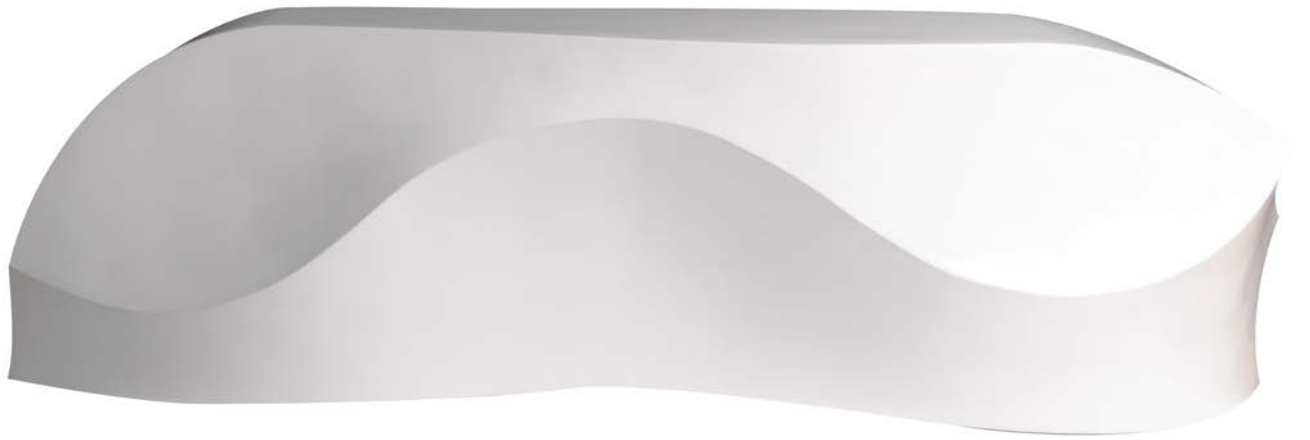

COUP D'ETAT

Aqua Resin Console by Sylvan

Contemporary

United States

White resin console table with high gloss finish.

109" W x 33" H x 28" D

TCON-SYL-0814-05 \$ 25320