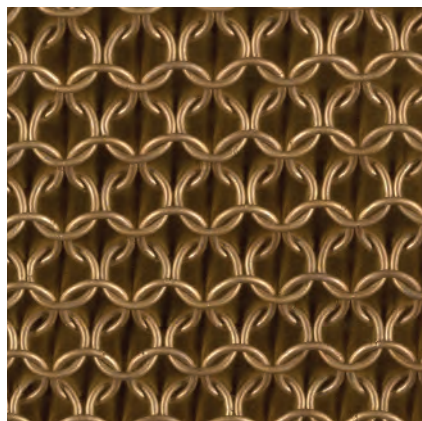

Chainmail Options for Armor Collection

by Konekt

Satin Brass