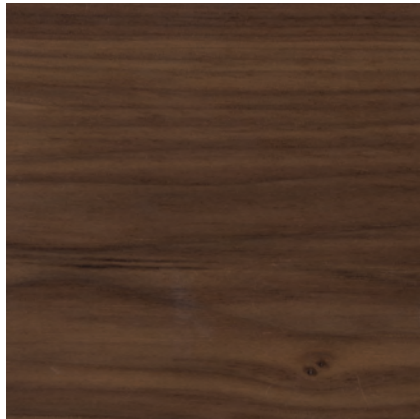

Natural Walnut