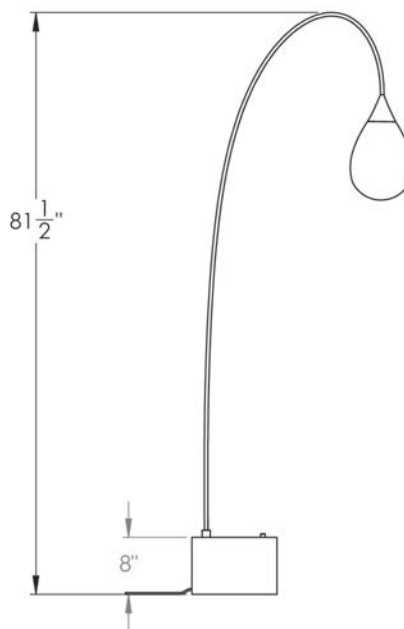

Satin Brass Chainmail