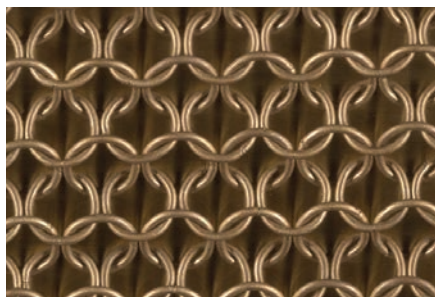

Satin Brass Chainmail