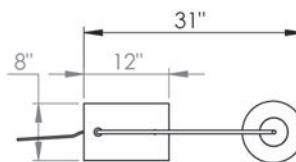

Dimensions: 31"W x 8"D x 81.5"H

Materials: Hand-blown Glass, Brass and Finished Stainless Steel Chainmail

COUP D'ETAT

Armor Floor Lamp by konekt

Contemporary
United States

Finish: Satin Brass, Antique Brass, Oil-rubbed
Bronze, Satin Black, Satin Nickel or Antique Nickel