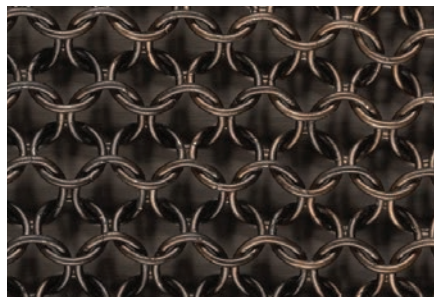

COUP D'ETAT

Armor Floor Lamp
by konekt

Contemporary
United States

A hand-blown glass pendant hangs from an elegant, arcing curve – both cloaked in chainmail to strike a balance between strength and delicacy. A rectangular base grounds the lamp, featuring a dimmer knob to control the luminescent glow.

Dimensions: 31"W x 8"D x 81.5"H

Materials: Hand-blown Glass, Brass and Finished Stainless Steel Chainmail

COUP D'ETAT

Armor Floor Lamp by konekt

Contemporary
United States

Finish: Satin Brass, Antique Brass, Oil-rubbed
Bronze, Satin Black, Satin Nickel or Antique Nickel

Lamping: E26 | 120V | 60W
9.5W dimmable LED bulb included 120V;
950 lumens; 2700k color temperature

UL listed

Satin Brass Chainmail

Antique Brass Chainmail

Satin Nickel Chainmail

Antique Nickel Chainmail

Oil-Rubbed Bronze Chainmail