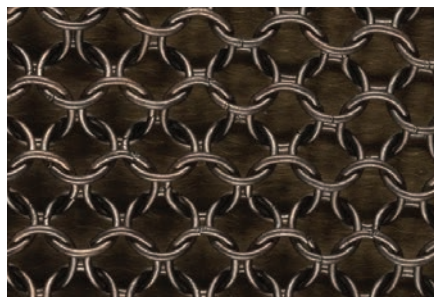

Antique Brass Chainmail