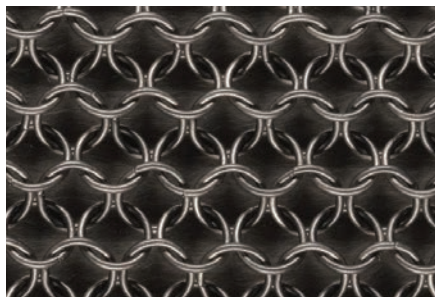

COUP D'ETAT

Armor Floor Lamp
by konekt

Contemporary
United States

A hand-blown glass pendant hangs from an elegant, arcing curve – both cloaked in chainmail to strike a balance between strength and delicacy. A rectangular base grounds the lamp, featuring a dimmer knob to control the luminescent glow.

Dimensions: 31"W x 8"D x 81.5"H

Materials: Hand-blown Glass, Brass and Finished Stainless Steel Chainmail

COUP D'ETAT

Armor Floor Lamp by konekt

Contemporary
United States

Finish: Satin Brass, Antique Brass, Oil-rubbed
Bronze, Satin Black, Satin Nickel or Antique Nickel

Lamping: E26 | 120V | 60W
9.5W dimmable LED bulb included 120V;
950 lumens; 2700k color temperature

UL listed

Satin Brass Chainmail

Antique Brass Chainmail

Satin Nickel Chainmail

Antique Nickel Chainmail

Oil-Rubbed Bronze Chainmail