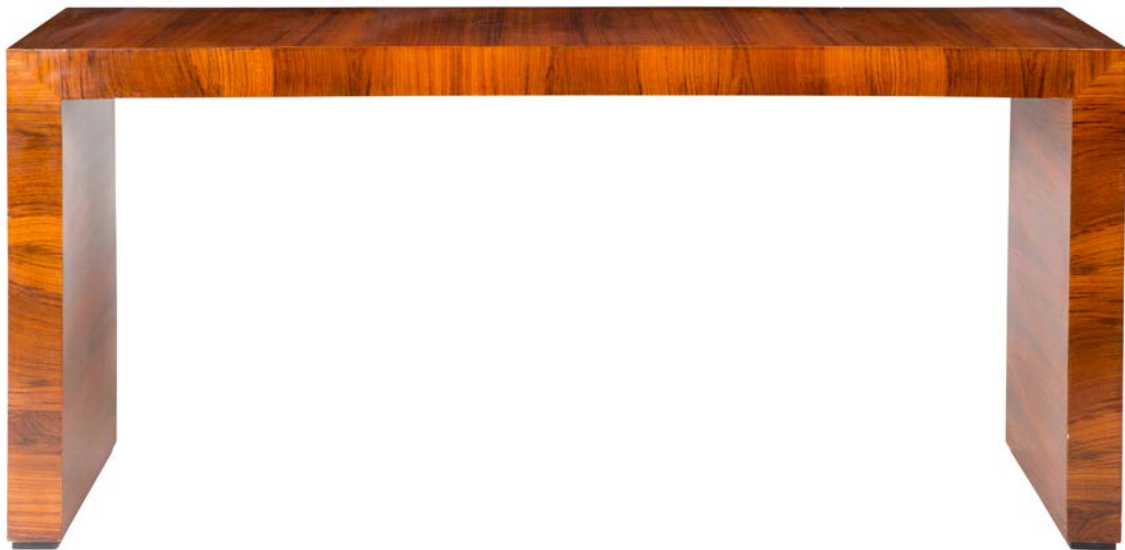

COUP D'ETAT

Art Deco Palisander Sideboard

1930

Italy

Rectangular top with plain frieze raised at right angles on waterfall sides of similar section, swathed in well-striated warm toned palisander veneer with lustrous finish

64.5" W x 31.75" H x 16.75" D

CG-CN-1014-01 \$ 6900