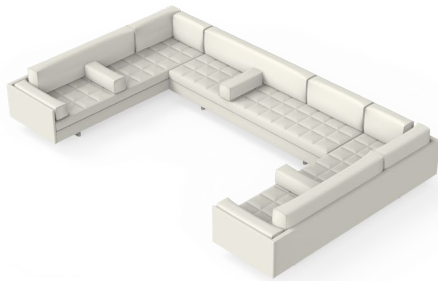

U03 Closed Ends

W 160", 406.4 cm
D 97 1/4", 247 cm
H 28 1/2", 72.4 cm
SH 16", 40.5 cm
AH 22 1/2", 57.2 cm

1X CB-696CL Lefthand Corner
1X CB-696 Armless
1X CB-696CR Righthand Corner