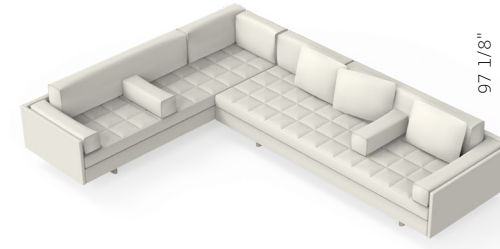

LM02 Mixed Large Corner

W 129 1/2", 329 cm
D 97 1/8", 247 cm
H 28 1/2", 72.4 cm
SH 16", 40.5 cm
AH 22 1/2", 57.2 cm

1X CB-696CL Lefthand
Corner, Right Arm
Asymmetric Large Sofa
1X CB-696GL Lefthand
Asymmetric Grand
Large Sofa

* these are just a few of the multitude
of combinations available