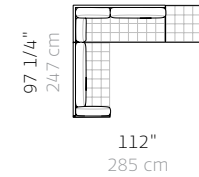

### S06 Small Double Open Center Open End

W 193 1/2", 491 cm  
D 32", 81.2 cm  
H 28 1/2", 72.4 cm  
SH 16", 40.5 cm  
AH 22 1/2", 57.2 cm

1X CB-664R Righthand  
1X CB-664 Armless  
2X CB-632F Ottoman

\* these are just a few of the multitude of combinations available

### L01 Chaise Closed End

W 98 1/2", 250.2 cm  
D 64", 162.6 cm  
H 28 1/2", 72.4 cm  
SH 16", 40.5 cm  
AH 22 1/2", 57.2 cm

1X CB-664CHR Righthand  
1X CB-664L Lefthand

### L02 Closed End Med Corner Open End

W 112", 285 cm  
D 97 1/4", 247 cm  
H 28 1/2", 72.4 cm  
SH 16", 40.5 cm  
AH 22 1/2", 57.2 cm

1X CB-664R Righthand  
1X CB-680CR Righthand Corner  
1X CB-632F Ottoman