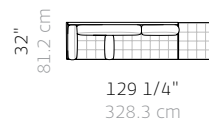

S03 Large Open End

W 129 1/4", 328.3 cm
D 32", 81.2 cm
H 28 1/2", 72.4 cm
SH 16", 40.5 cm
AH 22 1/2", 57.2 cm

1X CB-696R Righthand
1X CB-632F Ottoman

S04 Small Double

W 130 1/2", 331.5 cm
D 32", 81.2 cm
H 28 1/2", 72.4 cm
SH 16", 40.5 cm
AH 22 1/2", 57.2 cm

1X CB-664R Righthand
1X CB-664L Lefthand