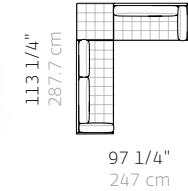

### L05 Large Corner Closed Ends

W 129 1/4", 328.4 cm  
D 97 1/4", 247 cm  
H 28 1/2", 72.4 cm  
SH 16", 40.5 cm  
AH 22 1/2", 57.2 cm

1X CB-696CL Lefthand Corner  
1X CB-696L Lefthand

### L06 Open Corner Closed Ends

W 97 1/4", 247 cm  
D 113 1/4", 287.7 cm  
H 28 1/2", 72.4 cm  
SH 16", 40.5 cm  
AH 22 1/2", 57.2 cm

1X CB-680R Righthand  
1X CB-664L Lefthand  
1X CB-632F Ottoman