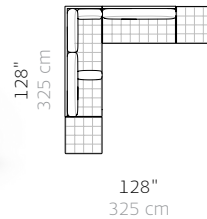

### L05 Large Corner Closed Ends

W 129 1/4", 328.4 cm  
D 97 1/4", 247 cm  
H 28 1/2", 72.4 cm  
SH 16", 40.5 cm  
AH 22 1/2", 57.2 cm

1X CB-696CL Lefthand Corner  
1X CB-696L Lefthand

### L06 Open Corner Closed Ends

W 97 1/4", 247 cm  
D 113 1/4", 287.7 cm  
H 28 1/2", 72.4 cm  
SH 16", 40.5 cm  
AH 22 1/2", 57.2 cm

1X CB-680R Righthand  
1X CB-664L Lefthand  
1X CB-632F Ottoman

### L07 Large Corner Open Ends

W 128", 325 cm  
D 128", 325 cm  
H 28 1/2", 72.4 cm  
SH 16", 40.5 cm  
AH 22 1/2", 57.2 cm

1X CB-696CLX Lefthand Corner  
1X CB-664 Armless  
2X CB-632F Ottoman