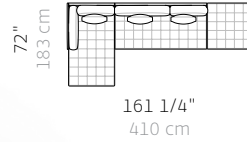

### LG01 Grand Chaise Open End

W 161 1/4", 410 cm  
D 72", 183 cm  
H 28 1/2", 72.4 cm  
SH 16", 40.5 cm  
AH 22 1/2", 57.2 cm

1X CB-672GCHR Righthand Asymmetric Grand Chaise  
1X CB-680G Armless Asymmetric Grand Medium Sofa  
1X CB-640GF Asymmetric Grand Ottoman