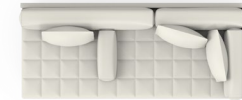

W 96", 244 cm
D 40", 101.6 cm
H 28 1/2", 72.4 cm
SH 16", 40.5 cm