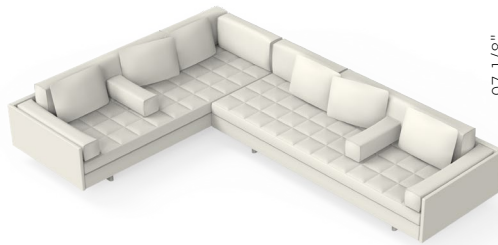

LG03 Grand Large Corner

W 137 1/4", 349 cm
D 97 1/8", 247 cm
H 28 1/2", 72.4 cm
SH 16", 40.5 cm
AH 22 1/2", 57.2 cm

1X CB-696GCL Lefthand Corner, Right Arm Asymmetric Grand Large Sofa
1X CB-696GL Lefthand Asymmetric Grand Large Sofa