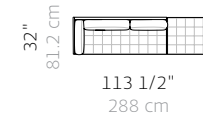

Asymmetric Sofa

Planning Guide

[Shop Asymmetric](#)

Linear Sofa Examples *

S01 Small Open End

W 97 1/4", 247 cm
D 32", 81.2 cm
H 28 1/2", 72.4 cm
SH 16", 40.5 cm
AH 22 1/2", 57.2 cm

1X CB-664R Righthand
1X CB-632F Ottoman

S02 Med Open End

W 113 1/2", 288 cm
D 32", 81.2 cm
H 28 1/2", 72.4 cm
SH 16", 40.5 cm
AH 22 1/2", 57.2 cm

1X CB-680R Righthand
1X CB-632F Ottoman

S03 Large Open End

W 129 1/4", 328.3 cm
D 32", 81.2 cm
H 28 1/2", 72.4 cm
SH 16", 40.5 cm
AH 22 1/2", 57.2 cm

1X CB-696R Righthand
1X CB-632F Ottoman

S04 Small Double

W 130 1/2", 331.5 cm
D 32", 81.2 cm
H 28 1/2", 72.4 cm
SH 16", 40.5 cm
AH 22 1/2", 57.2 cm

1X CB-664R Righthand
1X CB-664L Lefthand

* these are just a few of the multitude of combinations available