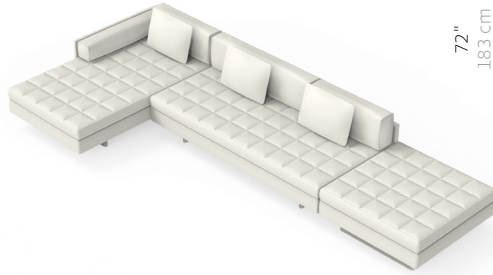

### LG01 Grand Chaise Open End

W 161 1/4", 410 cm  
D 72", 183 cm  
H 28 1/2", 72.4 cm  
SH 16", 40.5 cm  
AH 22 1/2", 57.2 cm

1X CB-672GCHR Righthand Asymmetric Grand Chaise  
1X CB-680G Armless Asymmetric Grand Medium Sofa  
1X CB-640GF Asymmetric Grand Ottoman