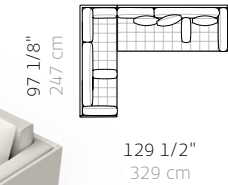

LM02 Mixed Large Corner

W 129 1/2", 329 cm
D 97 1/8", 247 cm
H 28 1/2", 72.4 cm
SH 16", 40.5 cm
AH 22 1/2", 57.2 cm

1X CB-696CL Lefthand
Corner, Right Arm
Asymmetric Large Sofa
1X CB-696GL Lefthand
Asymmetric Grand
Large Sofa

* these are just a few of the multitude
of combinations available