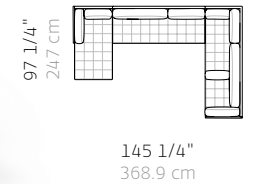

### U02 Open Corners Closed Ends

W 160", 406.4 cm  
D 97 1/4", 247 cm  
H 28 1/2", 72.4 cm  
SH 16", 40.5 cm  
AH 22 1/2", 57.2 cm

1X CB-664R Righthand  
1X CB-696 Armless  
1X CB-664L Lefthand  
2X CB-632F Ottoman

### U03 Closed Ends

W 160", 406.4 cm  
D 97 1/4", 247 cm  
H 28 1/2", 72.4 cm  
SH 16", 40.5 cm  
AH 22 1/2", 57.2 cm

1X CB-696CL Lefthand Corner  
1X CB-696 Armless  
1X CB-696CR Righthand Corner

### U04 Chaise Large Closed Ends

W 145 1/4", 368.9 cm  
D 97 1/4", 247 cm  
H 28 1/2", 72.4 cm  
SH 16", 40.5 cm  
AH 22 1/2", 57.2 cm

1X CB-664CHR Righthand  
1X CB-680 Armless  
1X CB-696CR Righthand Corner