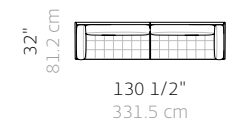

### S03 Large Open End

W 129 1/4", 328.3 cm  
 D 32", 81.2 cm  
 H 28 1/2", 72.4 cm  
 SH 16", 40.5 cm  
 AH 22 1/2", 57.2 cm

1X CB-696R Righthand  
 1X CB-632F Ottoman

### S04 Small Double

W 130 1/2", 331.5 cm  
 D 32", 81.2 cm  
 H 28 1/2", 72.4 cm  
 SH 16", 40.5 cm  
 AH 22 1/2", 57.2 cm

1X CB-664R Righthand  
 1X CB-664L Lefthand

\* these are just a few of the multitude of combinations available