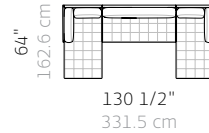

Asymmetric Sofa

Planning Guide

U-Sofa Examples *

[Shop Asymmetric](#)

U01 Chaise Both Ends

W 130 1/2", 331.5 cm
D 64", 162.6 cm
H 28 1/2", 72.4 cm
SH 16", 40.5 cm
AH 22 1/2", 57.2 cm

1X CB-664CHR Righthand
1X CB-664 Armless
1X CB-664CHL Lefthand

U02 Open Corners Closed Ends

W 160", 406.4 cm
D 97 1/4", 247 cm
H 28 1/2", 72.4 cm
SH 16", 40.5 cm
AH 22 1/2", 57.2 cm

1X CB-664R Righthand
1X CB-696 Armless
1X CB-664L Lefthand
2X CB-632F Ottoman