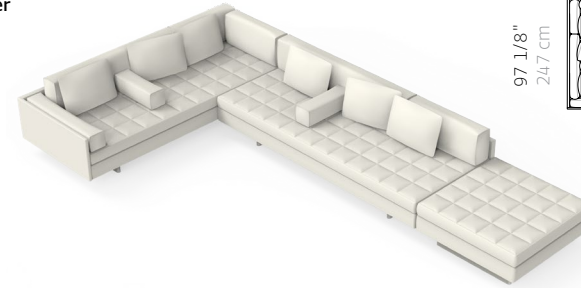

LG02 Grand Large Corner Open End

W 175 7/8", 447 cm
D 97 1/8", 247 cm
H 28 1/2", 72.4 cm
SH 16", 40.5 cm
AH 22 1/2", 57.2 cm

1X CB-696GCL Lefthand Corner, Right Arm Asymmetric Grand Large Sofa
1X CB-696G Armless Asymmetric Grand Large Sofa
1X CB-640GF Asymmetric Grand Ottoman