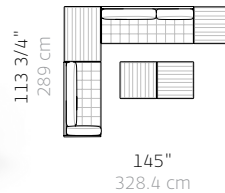

T03 Corner Side Table End Side Table Double Coffee

W 145", 328.4 cm
D 113 3/4", 289 cm
H 28 1/2", 72.4 cm
SH 16", 40.5 cm
AH 22 1/2", 57.2 cm

1X CB-664R Righthand
1X CB-680 Armless
1X CB-648T Table
3X CB-632T Table

T04 Two Corner Side Tables Large Coffee

W 161", 408 cm
D 113 3/4", 289 cm
H 28 1/2", 72.4 cm
SH 16", 40.5 cm
AH 22 1/2", 57.2 cm

1X CB-664R Righthand
1X CB-696 Armless
1X CB-664L Lefthand
2X CB-648T Table
1X CB-664T Table