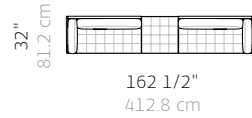

Asymmetric Sofa

Planning Guide

[Shop Asymmetric](#)

Linear Sofa Examples *

S05 Small Double Open Center

W 162 1/2", 412.8 cm
D 32", 81.2 cm
H 28 1/2", 72.4 cm
SH 16", 40.5 cm
AH 22 1/2", 57.2 cm

1X CB-664R Righthand
1X CB-664L Lefthand
1X CB-632F Ottoman

S06 Small Double Open Center Open End

W 193 1/2", 491 cm
D 32", 81.2 cm
H 28 1/2", 72.4 cm
SH 16", 40.5 cm
AH 22 1/2", 57.2 cm

1X CB-664R Righthand
1X CB-664 Armless
2X CB-632F Ottoman