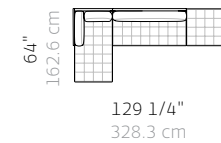

### L02 Closed End Med Corner Open End

W 112", 285 cm  
D 97 1/4", 247 cm  
H 28 1/2", 72.4 cm  
SH 16", 40.5 cm  
AH 22 1/2", 57.2 cm

1X CB-664R Righthand  
1X CB-680CR Righthand Corner  
1X CB-632F Ottoman

### L03 Offset Open Med Corner Closed End Open End

W 112", 285 cm  
D 145 1/4", 369 cm  
H 28 1/2", 72.4 cm  
SH 16", 40.5 cm  
AH 22 1/2", 57.2 cm

1X CB-680R Righthand  
1X CB-680CR Righthand Corner  
2X CB-632F Ottoman

### L04 Chaise Open End

W 129 1/4", 328.3 cm  
D 64", 162.6 cm  
H 28 1/2", 72.4 cm  
SH 16", 40.5 cm  
AH 22 1/2", 57.2 cm

1X CB-664CHR Righthand  
1X CB-664 Armless  
1X CB-632F Ottoman

\* these are just a few of the multitude of combinations available