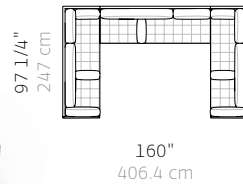

### U02 Open Corners Closed Ends

W 160", 406.4 cm  
D 97 1/4", 247 cm  
H 28 1/2", 72.4 cm  
SH 16", 40.5 cm  
AH 22 1/2", 57.2 cm

1X CB-664R Righthand  
1X CB-696 Armless  
1X CB-664L Lefthand  
2X CB-632F Ottoman

### U03 Closed Ends

W 160", 406.4 cm  
D 97 1/4", 247 cm  
H 28 1/2", 72.4 cm  
SH 16", 40.5 cm  
AH 22 1/2", 57.2 cm

1X CB-696CL Lefthand Corner  
1X CB-696 Armless  
1X CB-696CR Righthand Corner