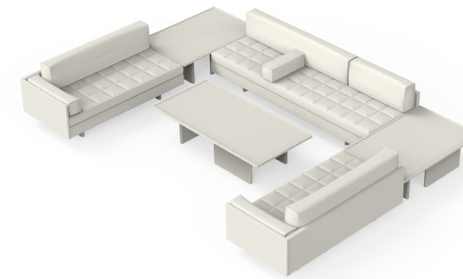

T04 Two Corner Side Tables Large Coffee

W 161", 408 cm
D 113 3/4", 289 cm
H 28 1/2", 72.4 cm
SH 16", 40.5 cm
AH 22 1/2", 57.2 cm

1X CB-664R Righthand
1X CB-696 Armless
1X CB-664L Lefthand
2X CB-648T Table
1X CB-664T Table