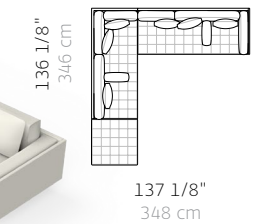

### LG02 Grand Large Corner Open End

W 175 7/8", 447 cm  
D 97 1/8", 247 cm  
H 28 1/2", 72.4 cm  
SH 16", 40.5 cm  
AH 22 1/2", 57.2 cm

1X CB-696GCL Lefthand Corner, Right Arm Asymmetric Grand Large Sofa  
1X CB-696G Armless Asymmetric Grand Large Sofa  
1X CB-640GF Asymmetric Grand Ottoman

### LG03 Grand Large Corner

W 137 1/4", 349 cm  
D 97 1/8", 247 cm  
H 28 1/2", 72.4 cm  
SH 16", 40.5 cm  
AH 22 1/2", 57.2 cm

1X CB-696GCL Lefthand Corner, Right Arm Asymmetric Grand Large Sofa  
1X CB-696GL Lefthand Asymmetric Grand Large Sofa

### LG04 Grand Large Corner Open End

W 137 1/8", 348 cm  
D 136 1/8", 346 cm  
H 28 1/2", 72.4 cm  
SH 16", 40.5 cm  
AH 22 1/2", 57.2 cm

1X CB-640GF Asymmetric Grand Ottoman  
1X CB-696GCLX Lefthand Corner Asymmetric Grand Large Sofa  
1X CB-696GL Lefthand Asymmetric Grand Large Sofa