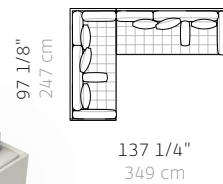

LG03 Grand Large Corner

W 137 1/4", 349 cm
D 97 1/8", 247 cm
H 28 1/2", 72.4 cm
SH 16", 40.5 cm
AH 22 1/2", 57.2 cm

1X CB-696GCL Lefthand Corner, Right Arm Asymmetric Grand Large Sofa
1X CB-696GL Lefthand Asymmetric Grand Large Sofa