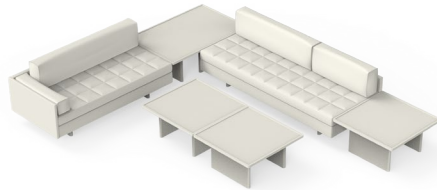

T03 Corner Side Table End Side Table Double Coffee

W 145", 328.4 cm
D 113 3/4", 289 cm
H 28 1/2", 72.4 cm
SH 16", 40.5 cm
AH 22 1/2", 57.2 cm

1X CB-664R Righthand
1X CB-680 Armless
1X CB-648T Table
3X CB-632T Table

T04 Two Corner Side Tables Large Coffee

W 161", 408 cm
D 113 3/4", 289 cm
H 28 1/2", 72.4 cm
SH 16", 40.5 cm
AH 22 1/2", 57.2 cm

1X CB-664R Righthand
1X CB-696 Armless
1X CB-664L Lefthand
2X CB-648T Table
1X CB-664T Table