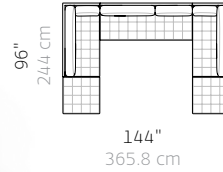

### U05 Open Ends

W 144", 365.8 cm  
D 96", 244 cm  
H 28 1/2", 72.4 cm  
SH 16", 40.5 cm  
AH 22 1/2", 57.2 cm

1X CB-664CL Lefthand Corner  
1X CB-680 Armless  
1X CB-664CR Righthand Corner  
2X CB-632F Ottoman