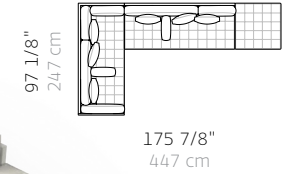

LG02 Grand Large Corner Open End

W 175 7/8", 447 cm
D 97 1/8", 247 cm
H 28 1/2", 72.4 cm
SH 16", 40.5 cm
AH 22 1/2", 57.2 cm

1X CB-696GCL Lefthand Corner, Right Arm Asymmetric Grand Large Sofa
1X CB-696G Armless Asymmetric Grand Large Sofa
1X CB-640GF Asymmetric Grand Ottoman