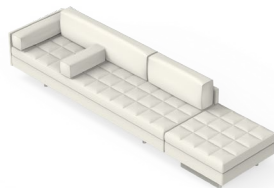

S03 Large Open End

W 129 1/4", 328.3 cm
D 32", 81.2 cm
H 28 1/2", 72.4 cm
SH 16", 40.5 cm
AH 22 1/2", 57.2 cm

1X CB-696R Righthand
1X CB-632F Ottoman

S04 Small Double

W 130 1/2", 331.5 cm
D 32", 81.2 cm
H 28 1/2", 72.4 cm
SH 16", 40.5 cm
AH 22 1/2", 57.2 cm

1X CB-664R Righthand
1X CB-664L Lefthand