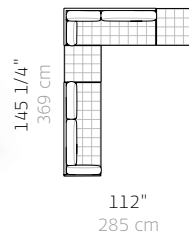

### L01 Chaise Closed End

W 98 1/2", 250.2 cm  
D 64", 162.6 cm  
H 28 1/2", 72.4 cm  
SH 16", 40.5 cm  
AH 22 1/2", 57.2 cm

1X CB-664CHR Righthand  
1X CB-664L Lefthand

### L02 Closed End Med Corner Open End

W 112", 285 cm  
D 97 1/4", 247 cm  
H 28 1/2", 72.4 cm  
SH 16", 40.5 cm  
AH 22 1/2", 57.2 cm

1X CB-664R Righthand  
1X CB-680CR Righthand Corner  
1X CB-632F Ottoman

### L03 Offset Open Med Corner Closed End Open End

W 112", 285 cm  
D 145 1/4", 369 cm  
H 28 1/2", 72.4 cm  
SH 16", 40.5 cm  
AH 22 1/2", 57.2 cm

1X CB-680R Righthand  
1X CB-680CR Righthand Corner  
2X CB-632F Ottoman