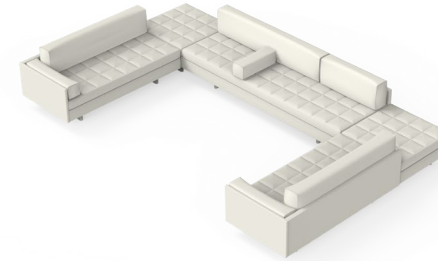

U02 Open Corners Closed Ends

W 160", 406.4 cm
D 97 1/4", 247 cm
H 28 1/2", 72.4 cm
SH 16", 40.5 cm
AH 22 1/2", 57.2 cm

1X CB-664R Righthand
1X CB-696 Armless
1X CB-664L Lefthand
2X CB-632F Ottoman