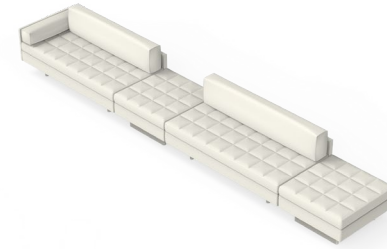

S06 Small Double Open Center Open End

W 193 1/2", 491 cm
D 32", 81.2 cm
H 28 1/2", 72.4 cm
SH 16", 40.5 cm
AH 22 1/2", 57.2 cm

1X CB-664R Righthand
1X CB-664 Armless
2X CB-632F Ottoman