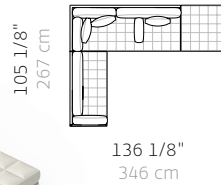

Asymmetric Sofa

Planning Guide

Mixed Depth Examples *

[Shop Asymmetric](#)

LM01 Mixed Large Corner Open End

W 136 1/8", 346 cm
D 105 1/8", 267 cm
H 28 1/2", 72.4 cm
SH 16", 40.5 cm
AH 22 1/2", 57.2 cm

1X CB-664R Righthand
Asymmetric Small Sofa
1X CB-696GCRX Righthand
Corner Asymmetric
Grand Large Sofa
1X CB-640GF Asymmetric
Grand Ottoman