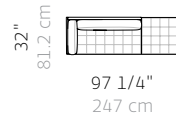

### S01 Small Open End

W 97 1/4", 247 cm  
 D 32", 81.2 cm  
 H 28 1/2", 72.4 cm  
 SH 16", 40.5 cm  
 AH 22 1/2", 57.2 cm

1X CB-664R Righthand  
 1X CB-632F Ottoman