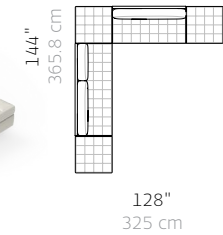

### L06 Open Corner Closed Ends

W 97 1/4", 247 cm  
D 113 1/4", 287.7 cm  
H 28 1/2", 72.4 cm  
SH 16", 40.5 cm  
AH 22 1/2", 57.2 cm

1X CB-680R Righthand  
1X CB-664L Lefthand  
1X CB-632F Ottoman

### L07 Large Corner Open Ends

W 128", 325 cm  
D 128", 325 cm  
H 28 1/2", 72.4 cm  
SH 16", 40.5 cm  
AH 22 1/2", 57.2 cm

1X CB-696CLX Lefthand Corner  
1X CB-664 Armless  
2X CB-632F Ottoman

### L08 Open Corner Open Ends

W 128", 325 cm  
D 144", 365.8 cm  
H 28 1/2", 72.4 cm  
SH 16", 40.5 cm  
AH 22 1/2", 57.2 cm

1X CB-680 Armless  
1X CB-664 Armless  
3X CB-632F Ottoman

\* these are just a few of the multitude of combinations available