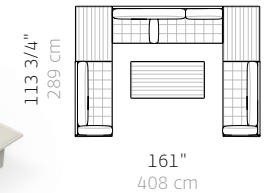

* these are just a few of the multitude
of combinations available