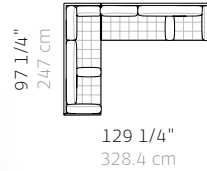

Asymmetric Sofa

Planning Guide

L-Sofa Examples *

[Shop Asymmetric](#)

L05 Large Corner Closed Ends

W 129 1/4", 328.4 cm
D 97 1/4", 247 cm
H 28 1/2", 72.4 cm
SH 16", 40.5 cm
AH 22 1/2", 57.2 cm

1X CB-696CL Lefthand Corner
1X CB-696L Lefthand