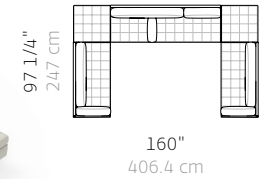

Asymmetric Sofa

Planning Guide

U-Sofa Examples *

[Shop Asymmetric](#)

U01 Chaise Both Ends

W 130 1/2", 331.5 cm
D 64", 162.6 cm
H 28 1/2", 72.4 cm
SH 16", 40.5 cm
AH 22 1/2", 57.2 cm

1X CB-664CHR Righthand
1X CB-664 Armless
1X CB-664CHL Lefthand

U02 Open Corners Closed Ends

W 160", 406.4 cm
D 97 1/4", 247 cm
H 28 1/2", 72.4 cm
SH 16", 40.5 cm
AH 22 1/2", 57.2 cm

1X CB-664R Righthand
1X CB-696 Armless
1X CB-664L Lefthand
2X CB-632F Ottoman

U03 Closed Ends

W 160", 406.4 cm
D 97 1/4", 247 cm
H 28 1/2", 72.4 cm
SH 16", 40.5 cm
AH 22 1/2", 57.2 cm

1X CB-696CL Lefthand Corner
1X CB-696 Armless
1X CB-696CR Righthand Corner

U04 Chaise Large Closed Ends

W 145 1/4", 368.9 cm
D 97 1/4", 247 cm
H 28 1/2", 72.4 cm
SH 16", 40.5 cm
AH 22 1/2", 57.2 cm

1X CB-664CHR Righthand
1X CB-680 Armless
1X CB-696CR Righthand Corner

* these are just a few of the multitude of combinations available