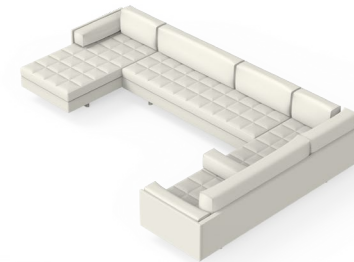

* these are just a few of the multitude of combinations available