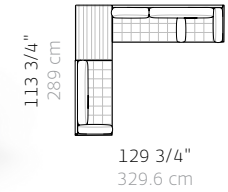

Asymmetric Sofa

Planning Guide

[Shop Asymmetric](#)

Sofa with Table Examples *

T01 Center Side Table

W 163 1/2", 415.3 cm
D 32", 81.2 cm
H 28 1/2", 72.4 cm
SH 16", 40.5 cm
AH 22 1/2", 57.2 cm

1X CB-664R Righthand
1X CB-664L Lefthand
1X CB-632T Table

T02 Corner Side Table

W 129 3/4", 329.6 cm
D 113 3/4", 289 cm
H 28 1/2", 72.4 cm
SH 16", 40.5 cm
AH 22 1/2", 57.2 cm

1X CB-664R Righthand
1X CB-696L Lefthand
1X CB-648T Table

T03 Corner Side Table End Side Table Double Coffee

W 145", 328.4 cm
D 113 3/4", 289 cm
H 28 1/2", 72.4 cm
SH 16", 40.5 cm
AH 22 1/2", 57.2 cm

1X CB-664R Righthand
1X CB-680 Armless
1X CB-648T Table
3X CB-632T Table

T04 Two Corner Side Tables Large Coffee

W 161", 408 cm
D 113 3/4", 289 cm
H 28 1/2", 72.4 cm
SH 16", 40.5 cm
AH 22 1/2", 57.2 cm

1X CB-664R Righthand
1X CB-696 Armless
1X CB-664L Lefthand
2X CB-648T Table
1X CB-664T Table

* these are just a few of the multitude
of combinations available