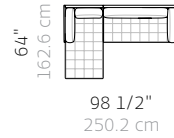

Asymmetric Sofa

Planning Guide

L-Sofa Examples *

[Shop Asymmetric](#)

L01 Chaise Closed End

W 98 1/2", 250.2 cm
D 64", 162.6 cm
H 28 1/2", 72.4 cm
SH 16", 40.5 cm
AH 22 1/2", 57.2 cm

1X CB-664CHR Righthand
1X CB-664L Lefthand