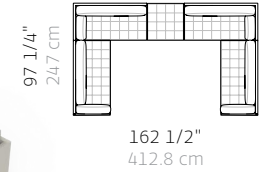

### U05 Open Ends

W 144", 365.8 cm  
D 96", 244 cm  
H 28 1/2", 72.4 cm  
SH 16", 40.5 cm  
AH 22 1/2", 57.2 cm

1X CB-664CL Lefthand Corner  
1X CB-680 Armless  
1X CB-664CR Righthand Corner  
2X CB-632F Ottoman

### U06 Open Center Closed Ends

W 162 1/2", 412.8 cm  
D 97 1/4", 247 cm  
H 28 1/2", 72.4 cm  
SH 16", 40.5 cm  
AH 22 1/2", 57.2 cm

1X CB-664R Righthand  
1X CB-664CR Righthand Corner  
1X CB-664CL Lefthand Corner  
1X CB-664L Lefthand  
1X CB-632F Ottoman