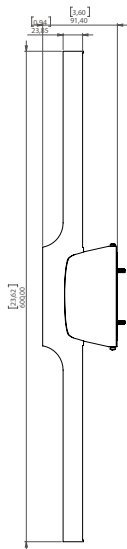

mm [in]

SCONCE BEAM 600

Design Yves Macheret

Reference

WLBM600CY

Description

Patinated bronze body -Protective varnish

Handmade in France

Specificity

Led Sources	LED COB 120-277VAC / 50-60hz / 2x9V
Lumens	2x388 lm
Watts	2x4W
Weight kg (lbs)	2.6 [5.73]

Standard	LED	CRI-Ra 98	CE	⊕
----------	-----	-----------	----	---

Colors	2700K*	3000K	3500K	4000K
--------	--------	-------	-------	-------