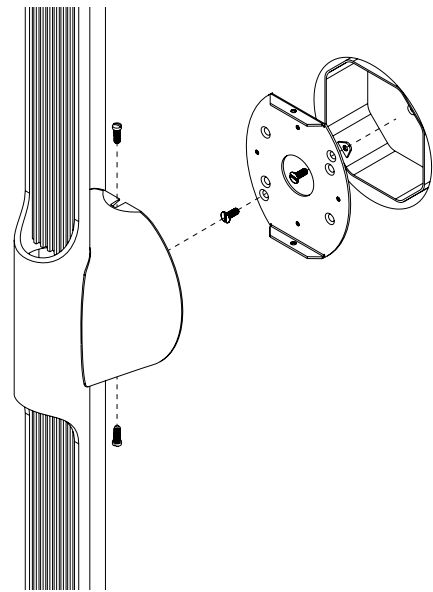

Fixation

This sconce covers the Junction Box

Bronze Finishing

Patinas

FNRB
RAW
BRONZE

FNMB
MEDIUM
BRONZE

FNBK
BLACK
BRONZE

Special

FBNB
BRUSHED
NICKEL

CUSTOM
FINISHING
ON DEMAND