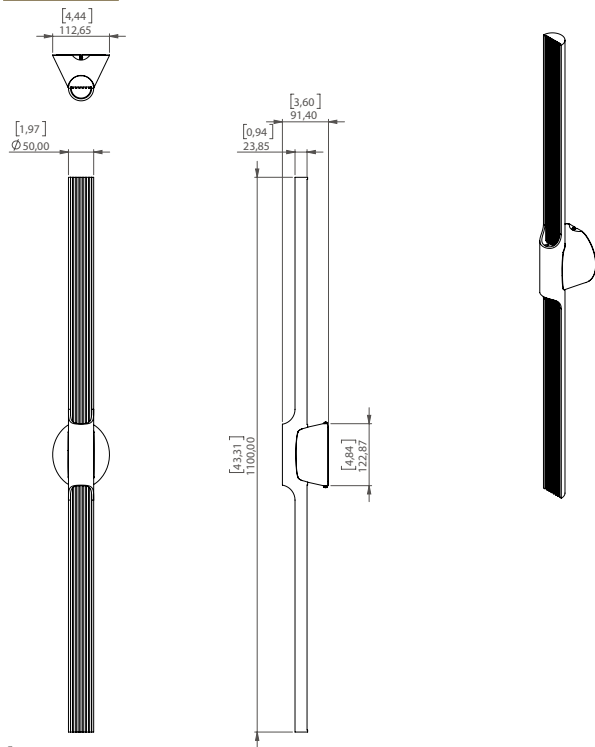

SCONCE BEAM 1100

Design Yves Macheret

mm [in]

Reference

WLBM1100CY

Description

Patinated bronze body -Protective varnish

Handmade in France