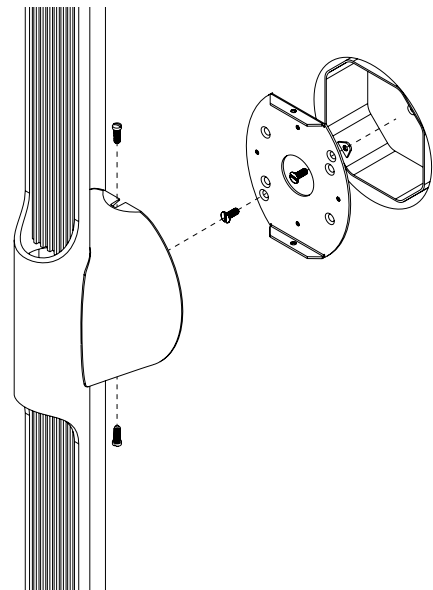

Dimming	Triac*	0.10V	Dali
---------	--------	-------	------

Driver Position	INSIDE*	INSIDE*	INSIDE
-----------------	---------	---------	--------

*Factory setting

Fixation

× 1

This sconce covers the Junction Box