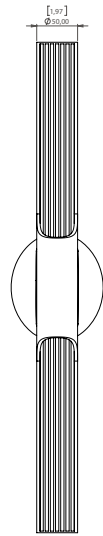

mm [in]

SCONCE BEAM 600

Design Yves Macheret

Reference

WLBM600CY

Description

Patinated bronze body -Protective varnish

Handmade in France

Specificity

Led Sources	LED COB 120-277VAC / 50-60hz / 2x9V
Lumens	2x388 lm
Watts	2x4W
Weight kg (lbs)	2.6 [5.73]

Standard	LED	CRI-Ra 98	CE	⊕
----------	-----	-----------	----	---

Colors	2700K*	3000K	3500K	4000K
--------	--------	-------	-------	-------

Specificity

Led Sources	LED COB 120-277VAC / 50-60hz / 2x9V
Lumens	2x388 lm
Watts	2x4W
Weight kg (lbs)	3.2 [7]

Standard	LED	CRI-Ra 98	CE	RoHS
----------	-----	-----------	----	------

Colors	2700K*	3000K	3500K	4000K
--------	--------	-------	-------	-------