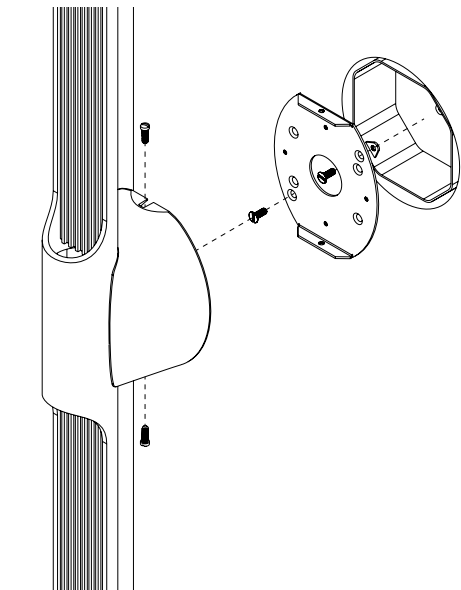

Fixation

This sconce covers the Junction Box

Bronze Finishing

Patinas

FNRB
RAW
BRONZE

FNMB
MEDIUM
BRONZE

FNBK
BLACK
BRONZE

Special

FNBN
BRUSHED
NICKEL

CUSTOM
FINISHING
ON DEMAND