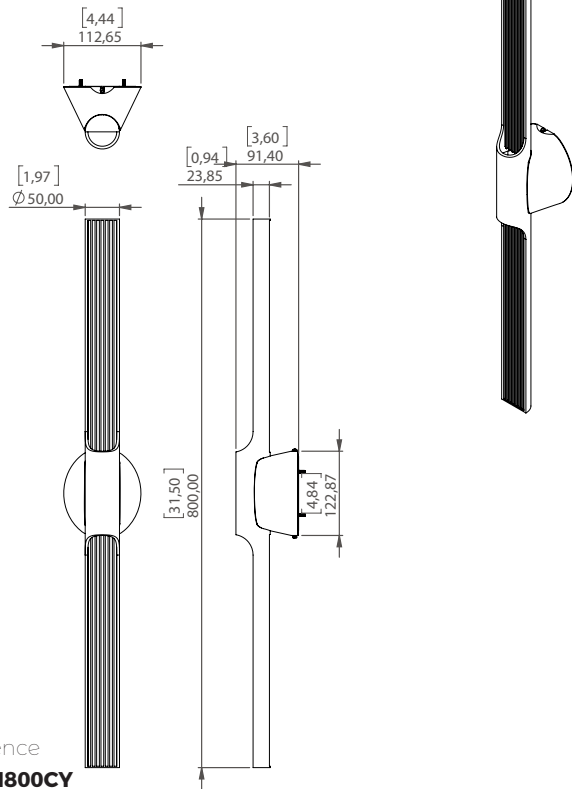

Specificity

Led Sources	LED COB 120-277VAC / 50-60hz / 2x9V
Lumens	2x388 lm
Watts	2x4W
Weight kg (lbs)	2.6 [5.73]

Standard	LED	CRI-Ra 98	CE	⊕
----------	-----	-----------	----	---

Colors	2700K*	3000K	3500K	4000K
--------	--------	-------	-------	-------

SCONCE BEAM 800

Design Yves Macheret

mm [in]

Reference

WLBM800CY

Description

Patinated bronze body -Protective varnish

Handmade in France

Specificity

Led Sources	LED COB 120-277VAC / 50-60hz / 2x9V
Lumens	2x388 lm
Watts	2x4W
Weight kg (lbs)	3.2 [7]

Standard	LED	CRI-Ra 98	CE	RoHS
----------	-----	-----------	----	------

Colors	2700K*	3000K	3500K	4000K
--------	--------	-------	-------	-------