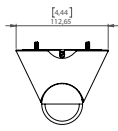

mm [in]

SCONCE BEAM 600

Design Yves Macheret

Reference

WLBM600CY

Description

Patinated bronze body -Protective varnish

Handmade in France