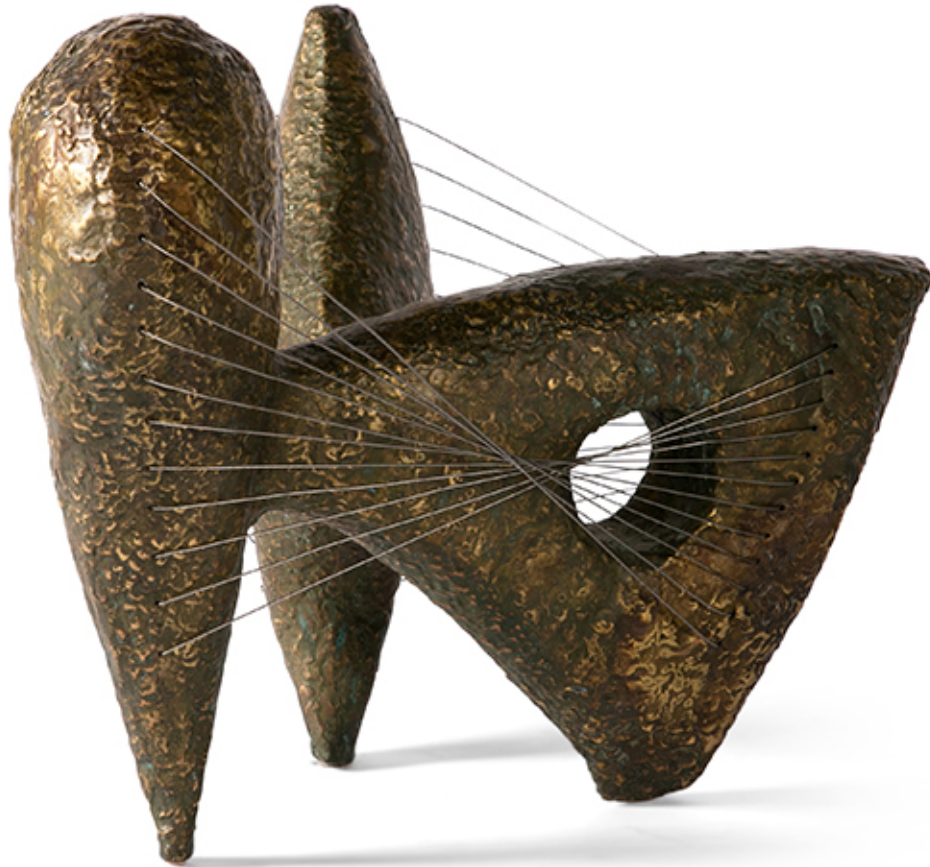

COUP D'ETAT

California Series #2 by **B.J. Las Ponas**

1992

USA

Cast bronze biomorphic sculpture.

26" W x 21" H x 21" D

AC-CN-1215-01 \$ 22,500