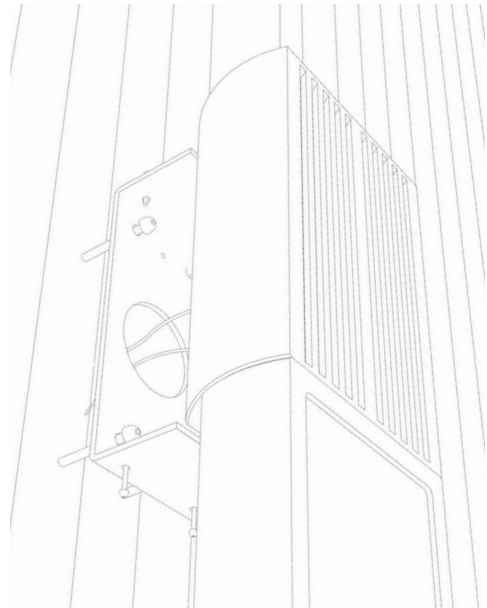

Fixing

Bronze Finishes

Patinas

FNRB RAW BRONZE	FNMB MEDIUM BRONZE	FNBK BLACK BRONZE

Special

FNBN BRUSHED NICKEL	CUSTOM FINISHING ON DEMAND

Alabasters

Type

WHITE VEIN	BROWN VEIN