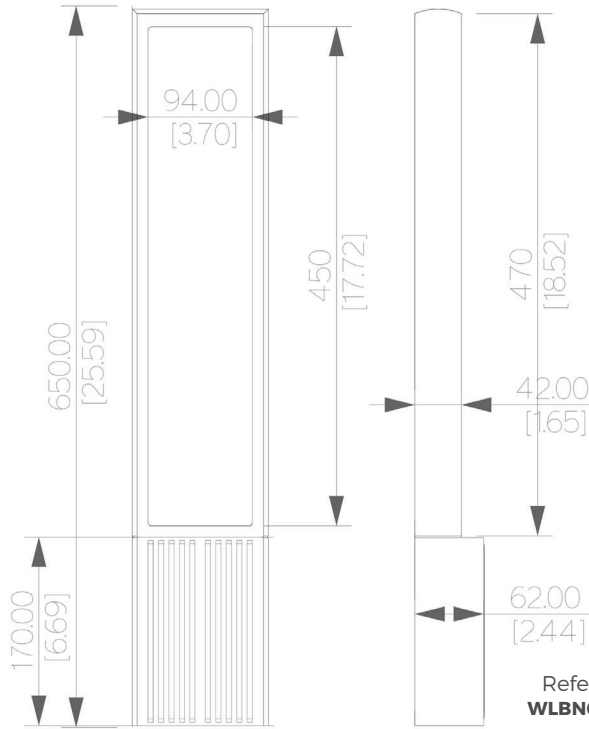

**Dimension**  
mm [in]

Reference  
**WLBN650RC**  
Description  
Reparability  
**Driver and led are replaceable**

**Patinated bronze body - Alabaster diffuser - Protective varnish**

**SCONCE  
BRAUN**

*Design Yves Macheret*

*Handmade in France in our foundry*

**Specificity**

- Power supply **110-120V / 50-60hz / 24V**
- Sources Led **strip LED 24V**
- Lumens **700 lm (nominal)**
- Watts **11**
- Weight lbs [Kg] **11[8,5]**

**Alabasters**

Type

WHITE VEIN	BROWN VEIN