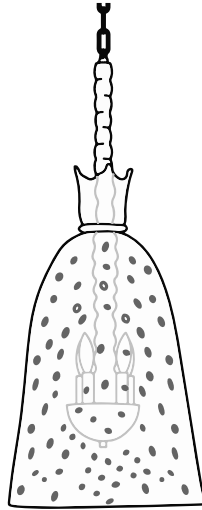

BELL CHANDELIER

COUP STUDIO

BELL CHANDELIER

Item No.

LL-CS-I7

Dimensions

15" DIA x 39.5 H

Weight

35 lbs

Metal Finish Options

Antique Brass

Canopy (Matching Finish)

5" DIA x 1" H

Recommended Bulbs

60 W LED E12 2700 K Bulbs (Included)

Glass Finish

Seeded Glass (Clear)

Lamping

E12 Candelabra Base,
60 Watt Max Each

Lead Time

14 - 16 Weeks

Chain Option

Antique Brass

Additional Info