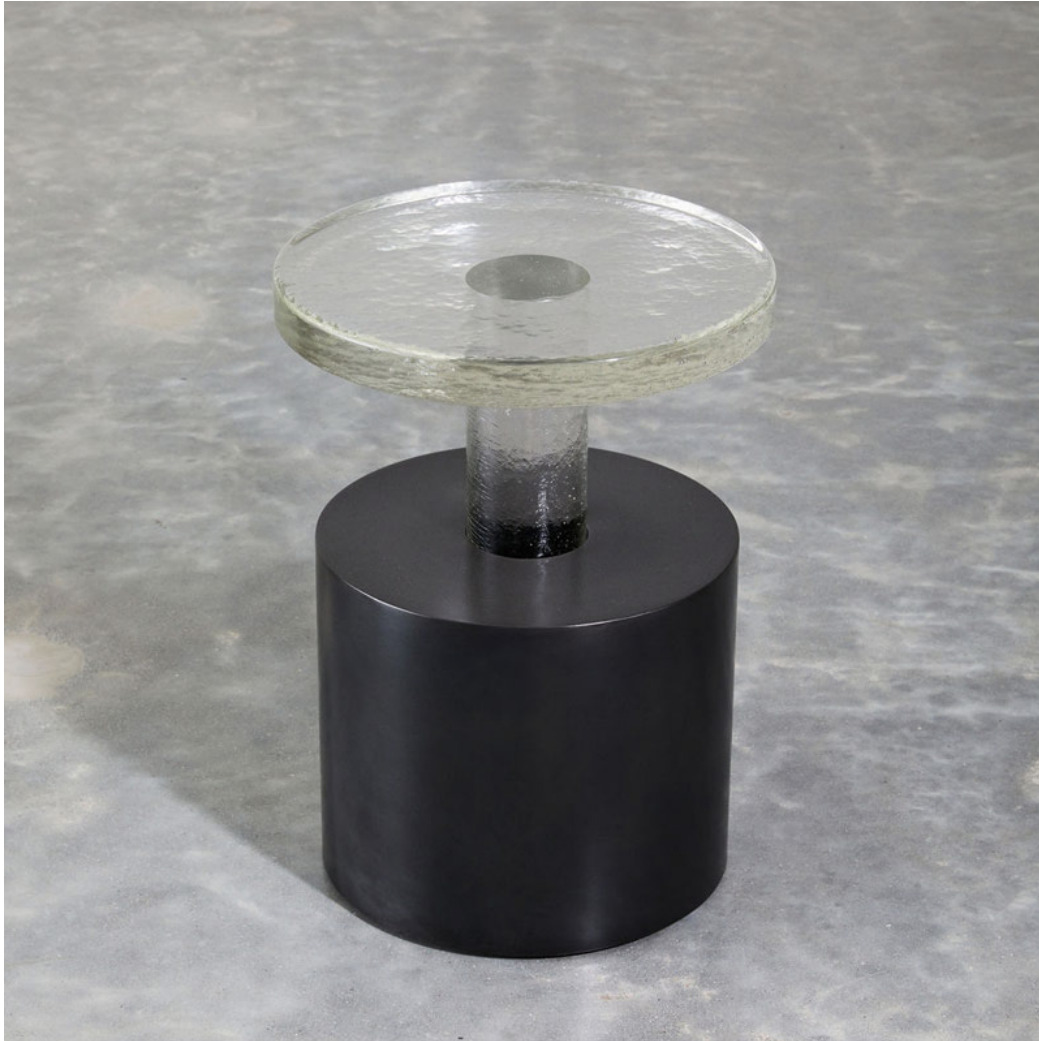

COUP D'ETAT

Bishop Table 16"
by John Liston
Contemporary
United States

Blackened steel side table with cast glass top. Available to order at 15", 18", or 21" high.

16" DIA. x 21" H

TS-LISTON-BISHOP 16