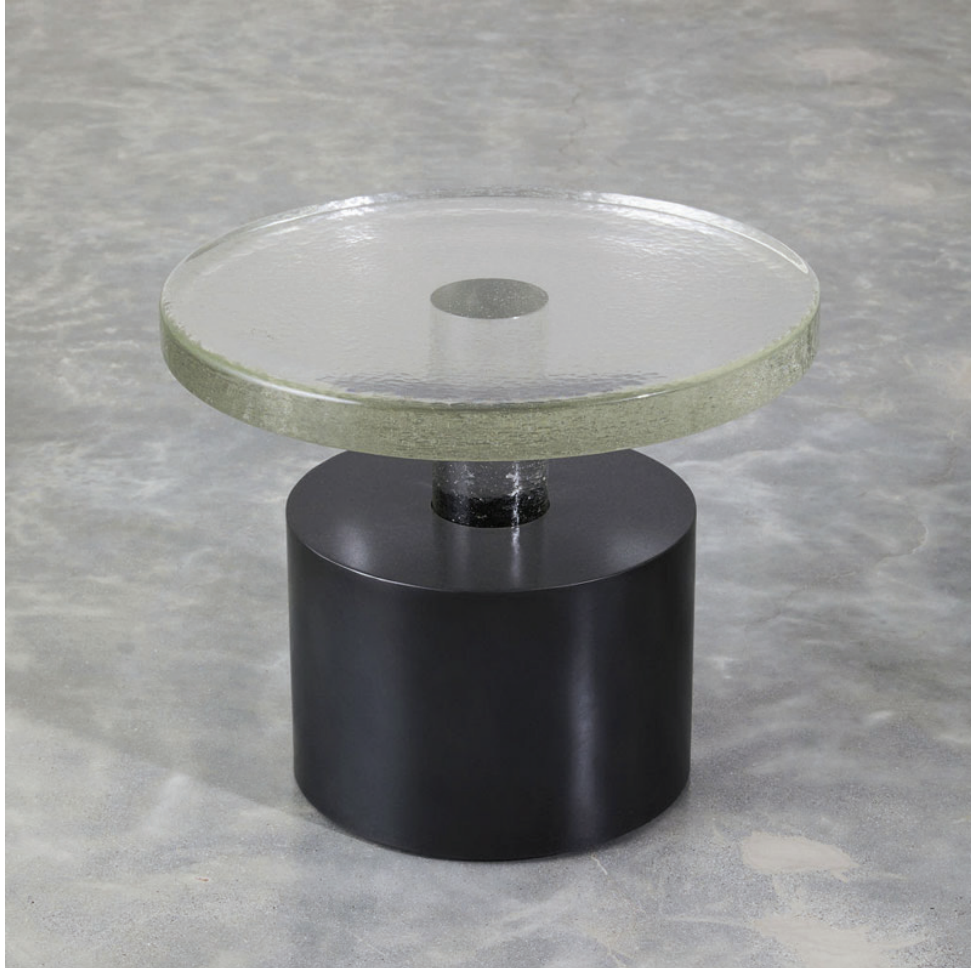

COUP D'ETAT

New Facet Table-22"

by John Liston

Contemporary

United States

Blackened steel side table with cast glass top.
Available to order at 15", 18", or 21" high.

22" DIA. x 18" H

TS-LISTON-BISHOP 22