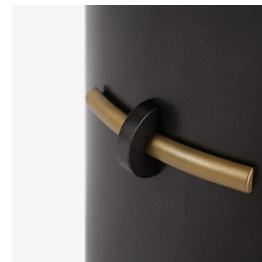

skram

COUPDETATSF.COM

bolota_capture no. 2
BC2

BOLOTA is a limited series of seating and tables featuring high-density black cork. Bolota Capture use high-density black cork with blackened aluminum surrounds and satin bronze tension pins. Capture may be used as stools or side tables in residential or premium contract applications.

skram

BC2 width 24 / 61 depth 12.5 / 32 height 18 / 46

Metal

BAL: Blackened
Aluminum

Other Materials

CK-BK: Cork,
Black