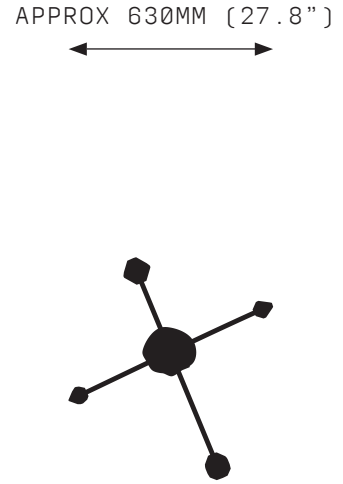

# CRUX MONO PENDANT

SIDE VIEW

TOP VIEW

## SPECIFICATIONS

Lamp:  
12V LED WW 2700K

Lumens (from source):  
1700 LM

Voltage:  
12V DC

Watts:  
4W

Weight:  
Approx. 8kg

Exclusions:  
User interface, Dimmer unit