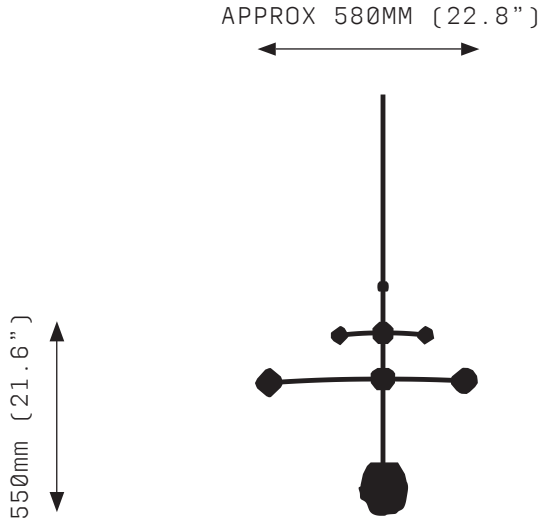

# CRUX MONO PENDANT

SIDE VIEW

TOP VIEW

## SPECIFICATIONS

Lamp:  
12V LED WW 2700K

Lumens (from source):  
1700 LM

Voltage:  
12V DC

Watts:  
4W

Weight:  
Approx. 8kg

Exclusions:  
User interface, Dimmer unit