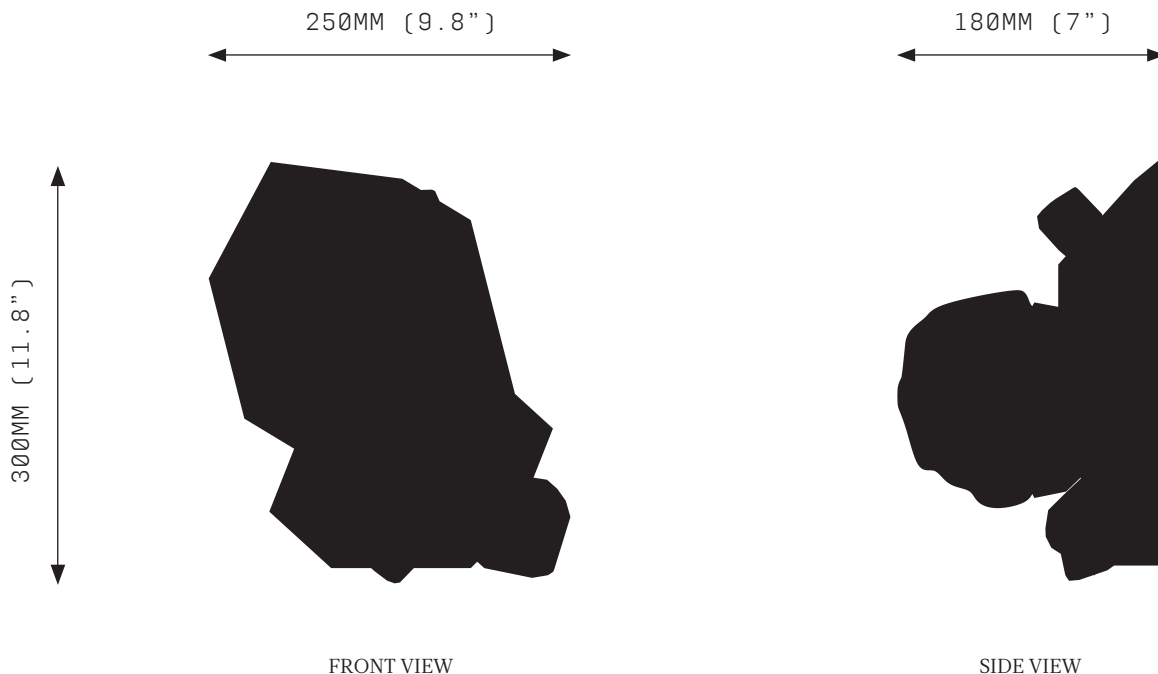

CRUX SCONCE

SPECIFICATIONS

Lamp:
12V LED WW 2700K

Lumens (from source):
1700 LM

Voltage:
12V DC

Watts:
4W

Weight:
Approx. 8kg

Exclusions:
User interface, Dimmer unit