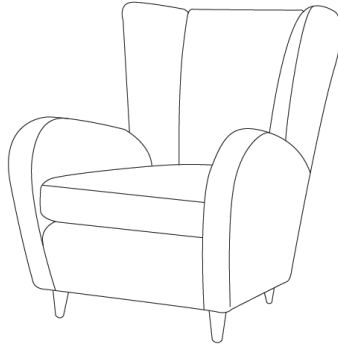

HANDMADE IN CALIFORNIA

COUP STUDIO

BUFFA CHAIR

BUFFA CHAIR

ITEM NO.	DIMENSIONS	SEAT	ARM HEIGHT	WEIGHT
UP-CS-51	31" W x 33" D x 34.5" H	17.5" H (to crown) x 22" D	22.5"	70 lbs

COM : 7 YARDS (plain 54" wide) COL : 126 SQ. FEET (15% upcharge)
TRIM: 20 YARDS (of cord w/flange)

LEG FINISH

WALNUT
OILED WALNUT
SADDLE
NATURAL OAK
MIDNIGHT
MIDNIGHT GLOSS

UPHOLSTERY DETAIL

CUSHION : FOAM CORE w/
75/25 FEATHER/DOWN WRAP
DOUBLE TOP STITCH

LEAD TIME

10 - 12 WEEKS

ADDITIONAL INFO

Custom sizes & finishes available