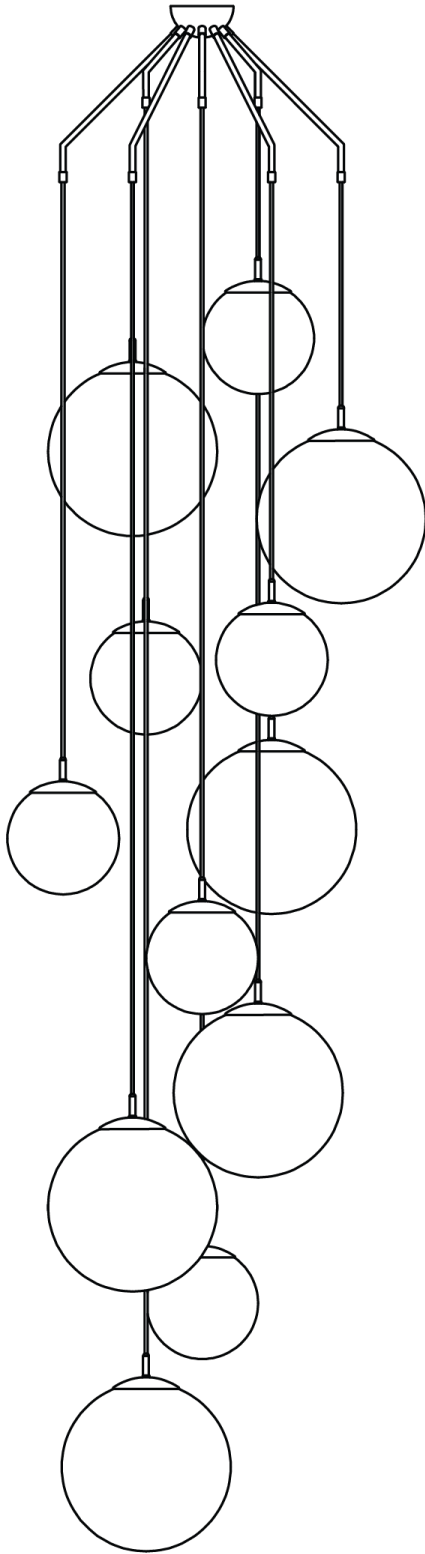

HANDMADE IN SAN FRANCISCO

COUP STUDIO

CELESTIAL CHANDELIER

CELESTIAL CHANDELIER

ITEM NO.	NO. OF GLOBES	DIMENSIONS	WEIGHT
LL-CS-14-12 GLOBE	12	42" DIA x 135" H	100 lbs
LL-CS-14-10 GLOBE	10	42" DIA x 108" H	90 lbs
LL-CS-14-8 GLOBE	8	42" DIA x 114" H	75 lbs
LL-CS-14-4 GLOBE	4	30" DIA x 56" H	50 lbs

METAL FINISH

POLISHED BRASS (UNLACQUERED)

BLACKENED BRASS

LEAD TIME

10- 12 WEEKS

ADDITIONAL INFO

Custom sizes & finishes available

UL listed

Overall drop can be specified

GLASS FINISH

SEEDED GLASS (CLEAR)

SEEDED GLASS (SMOKED)

GLOBE DIMENSIONS

SMALL 9 3/4"

LARGE 14 3/4"

CORD OPTIONS

SILVER, FABRIC WRAPPED

BLACK, FABRIC WRAPPED

CHAMPAGNE, FABRIC WRAPPED

CANOPY (matching finish)

5.5" DIA x 2.75" H DOME

LAMPING

E26 (MEDIUM) BASE, 60 WATT MAX EACH

RECOMMENDED BULBS