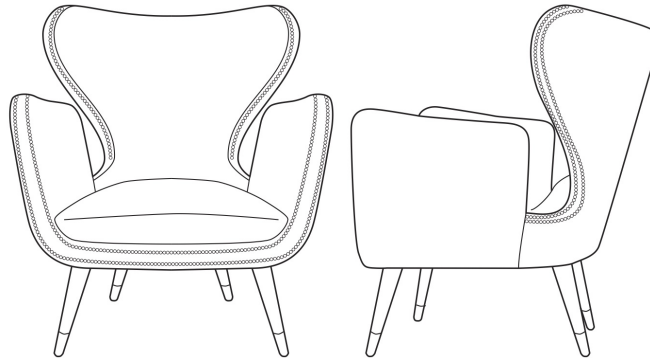

# COUP STUDIO

ITALIAN CLUB CHAIR — LARGE

## ITALIAN CLUB CHAIR

ITEM NO.	SIZE	DIMENSIONS	SEAT	ARM HEIGHT	WEIGHT
UP-CS-07-SMALL	S	29" W x 30" D x 34" H	16" H (to crown) x 16" W x 18" D	25"	50 lbs
		COM : 4 YARDS (plain 54" wide)	COL : 72 SQ. FEET (15% upcharge)		
		TRIM : 12 YARDS CORD w/ FLANGE			

ITEM NO.	SIZE	DIMENSIONS	SEAT	ARM HEIGHT	WEIGHT
UP-CS-07-LARGE	L	31" W x 31" D x 35" H	17" H (to crown) x 17.5" W x 20" D	25.5"	60 lbs
		COM : 5 YARDS (plain 54" wide)	COL : 90 SQ. FEET (15% upcharge)		
		TRIM : 12 YARDS CORD w/ FLANGE			