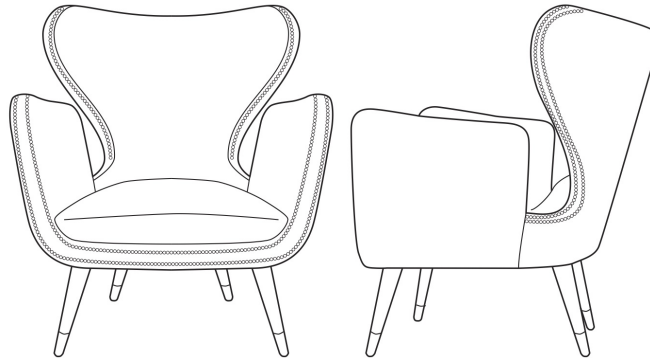

HANDMADE IN CALIFORNIA

COUP STUDIO

ITALIAN CLUB CHAIR

ITALIAN CLUB CHAIR

ITEM NO.	DIMENSIONS	SEAT	ARM HEIGHT	WEIGHT
UP-CS-07	31" W x 31" D x 35" H	17" H (to crown) x 17.5" W x 20" D	25.5"	60 lbs
	COM : 5 YARDS (plain 54" wide)	COL : 90 SQ. FEET (15% upcharge)		
	TRIM : 12 YARDS CORD w/ FLANGE			

LEG FINISH

WALNUT
OILED WALNUT
SADDLE
NATURAL OAK
MIDNIGHT
MIDNIGHT GLOSS

NAIL-HEAD TRIM (optional)

ANTIQUÉ BRONZE
ANTIQUÉ BRASS
SATIN NICKEL
POLISHED NICKEL
BLACKENED PEWTER

LEAD TIME

8 - 10 WEEKS

ADDITIONAL INFO