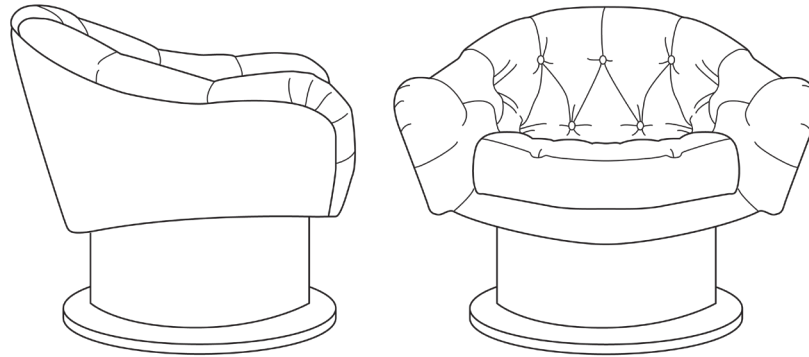

HANDMADE IN SAN FRANCISCO

COUP STUDIO

TURN AROUND SWIVEL CLUB CHAIR

TURN AROUND SWIVEL CLUB CHAIR

ITEM NO.	DIMENSIONS	SEAT	ARM HEIGHT	WEIGHT
UP-CS-I9-WOOD	36" W x 31" D x 29" H	17" H (to crown) x 21" D	23.5"	75 lbs
	COM : 5.5 YARDS (plain 54" wide)	COL : 100 SQ. FEET (15% upcharge)		

ITEM NO.	DIMENSIONS	SEAT	ARM HEIGHT	WEIGHT
UP-CS-I9-METAL	36" W x 31" D x 29" H	17" H (to crown) x 21" D	23.5"	75 lbs
	COM : 5.5 YARDS (plain 54" wide)	COL : 100 SQ. FEET (15% upcharge)		

WOOD FINISH OPTIONS