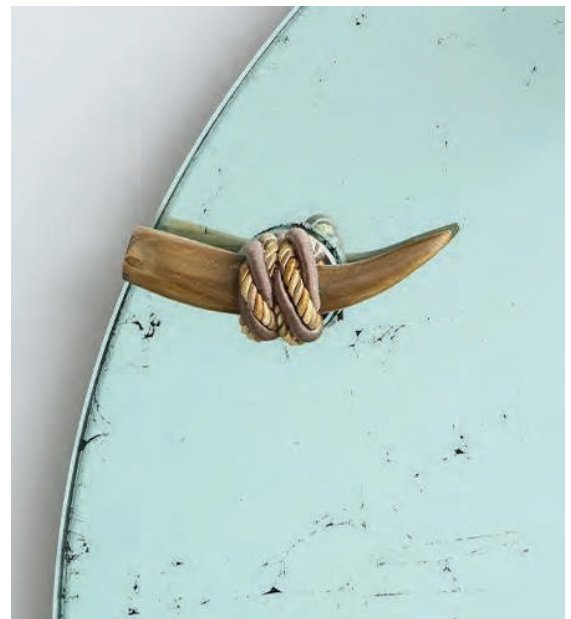

Carlo Mirror
by DE LA VEGA

Contemporary
United States

The Carlo Mirror, inspired by Carlo Bugatti, features Eglomise Mirror adorned with wooden horn toggles and tassels. Adjustable hang lengths and multiple configurations available.

PM-DLV-CARLO-VERTICAL

CARLO MIRROR

COUP D'ETAT

ITEM NO.	DIMENSIONS	UPHOLSTERY DETAIL
PM-DLV-CARLO-VERTICAL	28" Dia. x 1/2" H	COM: 9 yds COL: 162 sq ft

WOOD OPTIONS: Wenge Walnut Oak	UPHOLSTERY OPTIONS: COM COL	TASSELS OPTIONS: Black White Jute	ADDITIONAL: Custom sizes available. Price upon request.
--	--	---	--

HORN OPTIONS: Black Natural	MIRROR OPTIONS: Silver Leaf Brass Leaf
--	---

Wood for Carlo

by DE LA VEGA

Wenge

Oak

Walnut

Mirror for Carlo

by DE LA VEGA

Silver Leaf

Brass Leaf

Horn for Carlo
by DE LA VEGA

Black

Natural

Tassels for Carlo
by DE LA VEGA

Black

White