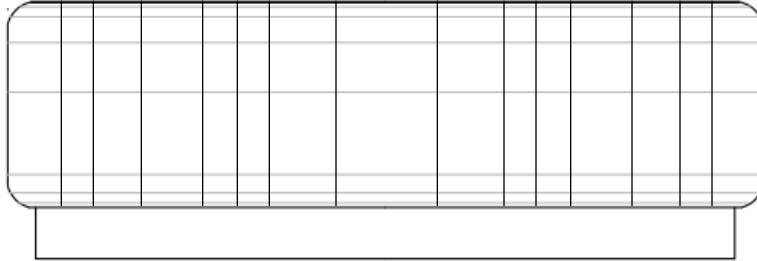

COUP D'ETAT

**Cavallo Bench with Channelling
by Natasha Baradaran**

Contemporary
United States

Upholstered bench with channelling detail on Burnished Brass sides and
Matte Sawn Walnut base. Available without channelling and as a stool.

54" W x 18" D x 18" H

COM: 6 YDS
COL: 108 SQFT

UP-NB-CAVALLO-BENCH-CH

CAVALLO BENCH WITH CHANNELLING BY NATASHA BARADARAN

ITEM NO.

UP-NB-CAVALLO-BENCH-CH

DESCRIPTION

UPHOLSTERED BENCH WITH CHANNELLING DETAIL ON BURNISHED BRASS SIDES AND WALNUT BASE

DIMENSIONS

54" W x 18" D x 18" H

COL 108 sqft
COM W/ CHANNELLING
(54" Plain) 6 Yds

MATTE STAIN FINISH BASE OPTIONS:

- BLEACHED ASH
- BLEACHED WALNUT
- MATTE EBONIZED WALNUT
- MATTE NATURAL WALNUT
- MATTE SAWN WALNUT
- MINK