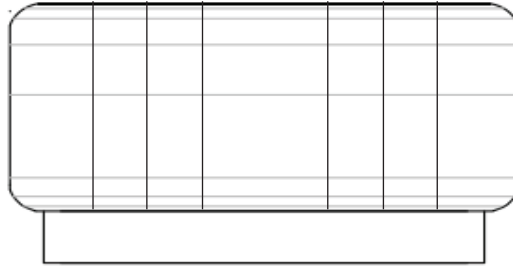

COUP D'ETAT

**Cavallo Stool with Channelling
by Natasha Baradaran**

Contemporary
United States

Upholstered stool with channelling detail on Burnished Brass sides and Matte Sawn Walnut base. Available without channelling and as a bench.

30" W x 18" D x 18" H

COM: 3.5 YDS

COL: 36 SQFT

UP-NB-CAVALLO-STOOL-CH

CAVALLO STOOL WITH CHANNELLING BY NATASHA BARADARAN

ITEM NO.

UP-NB-CAVALLO-STOOL-CH

DESCRIPTION

- HIGH GLOSS EBONIZED WALNUT
- HIGH GLOSS SAWN WALNUT

DIMENSIONS

30" W x 18" D x 18" H

COL 36 sqft (COL ADD 10%)
COM W/ CHANNELLING
(54" Plain) 3.5 Yds

**MATTE STAIN FINISH
BASE OPTIONS:**

- BLEACHED ASH
- BLEACHED WALNUT
- MATTE EBONIZED WALNUT
- MATTE NATURAL WALNUT
- MATTE SAWN WALNUT
- MINK