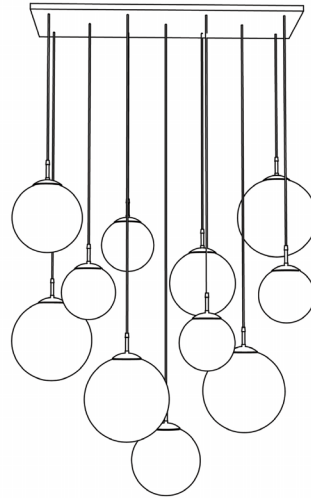

CELESTIAL CHANDELIER RECTANGULAR

COUP STUDIO

**CELESTIAL CHANDELIER
RECTANGULAR**

Item No.	No. of Globes	Dimensions	Weight
LL-CS-14-12 GLOBE-RECTANGULAR	12	56" L x 16" W x 54" H	175 lbs

Metal Finish Options

- Polished Brass (Unlacquered)
- Blackened Brass (15% Upcharge)

Canopy (Matching Finish)

56" W x 16" D x 1" H Pan

Recommended Bulbs

2.5 W LED S14 2700 K Bulbs (Included)

Glass Finish Options

- Seeded Glass (Clear)
- Seeded Glass (Smoked)
- Seeded Glass (Amber)

Lamping

E26 (Medium) Base,
60 Watt Max Each

Lead Time

10 - 12 Weeks

Globe Dimensions

- Small: 9.75"
- Medium: 12.25"
- Large: 14.75"

Cord Options

- Silver, Fabric Wrapped
- Black, Fabric Wrapped
- Champagne, Fabric Wrapped