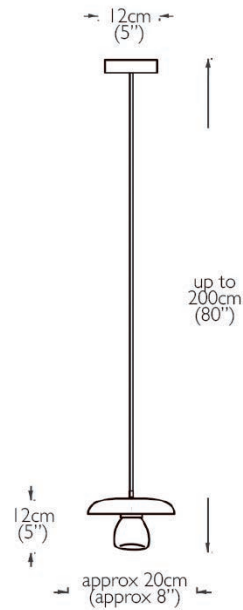

- dimensions: canopy size - 12cm diam x 3cm h (5" diam x 1" h)
shade - approx 20cm diam x 3.5cm h (8" diam x 1 1/2" h)
fixture height - approx. 12cm h (5" h)
overall height provided - up to 200cm (80")
- light source: 1x LED 1W, 2700K, approx. 210 lumens, US dimmable,
EU/UK non dimmable (dimmable with remote driver; please enquire)
US dimmable (dimmable driver housed within the canopy)
- wiring: brass shade with top in slate grey – dark grey textile flex
- installation: it is advisable to measure from ceiling to top of pendant in case
longer wires are required
driver housed in canopy
qualified electrician necessary for installation
- weight: approx 2.5kg (6lbs)

the blown glass is created piece by piece and personalises each clochette • please expect some variation in shape and size between pendants

clochette pendant brass

hand blown clear glass fitted under an LED pod, with a top shade in brass