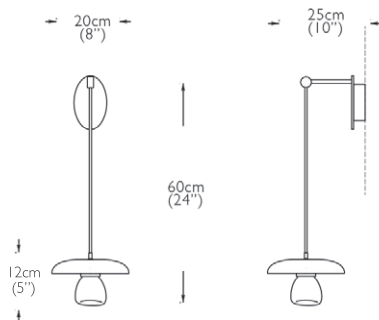

- dimensions: oval wall plate - 8.5cm w x 14cm h (3½" w x 6" h)  
fixture height - approx 12cm h (5" h)  
overall - 20cm w x 25cm d x 60cm h (8" w x 10" d x 24" h)
- light source: 1x LED 1W, 2700K, approx. 210 lumens, EU/UK non dimmable  
(dimmable with remote driver; please enquire)  
US dimmable (dimmable driver housed in wall canopy)
- wiring: natural textile flex
- installation: driver housed in wall box  
qualified electrician necessary for installation
- weight: approx 1.5Kg (3½lbs)