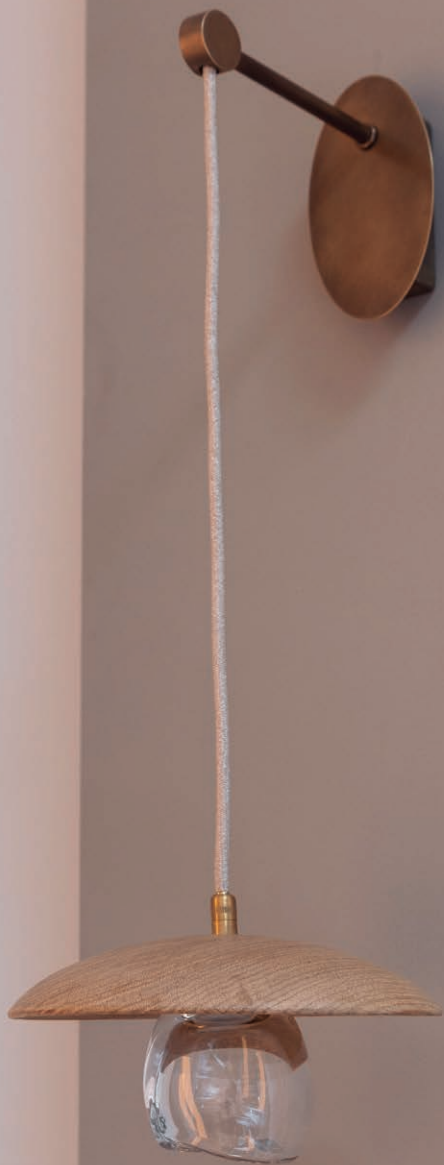

OCHRE

COUP D'ETAT

111 RHODE ISLAND STREET, SUITE 1
SAN FRANCISCO, CA 94103
T. 415-241-9300

WWW.COUPDETATSF.COM
INFO@COUPDETATSF.COM