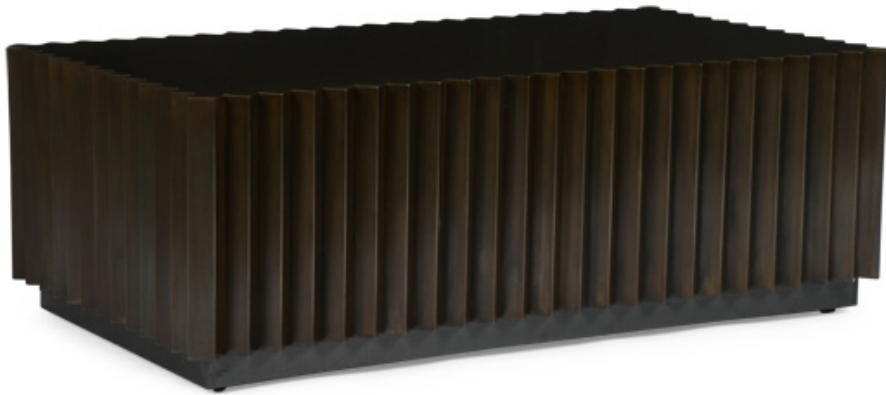

COUP D'ETAT

Corrugated Cocktail Table

by J Liston Design

Contemporary

United States

Blackened steel with notched edge detail.

40" W x 18" H x 21" D

TCK-CN-JL-CORRUGATED