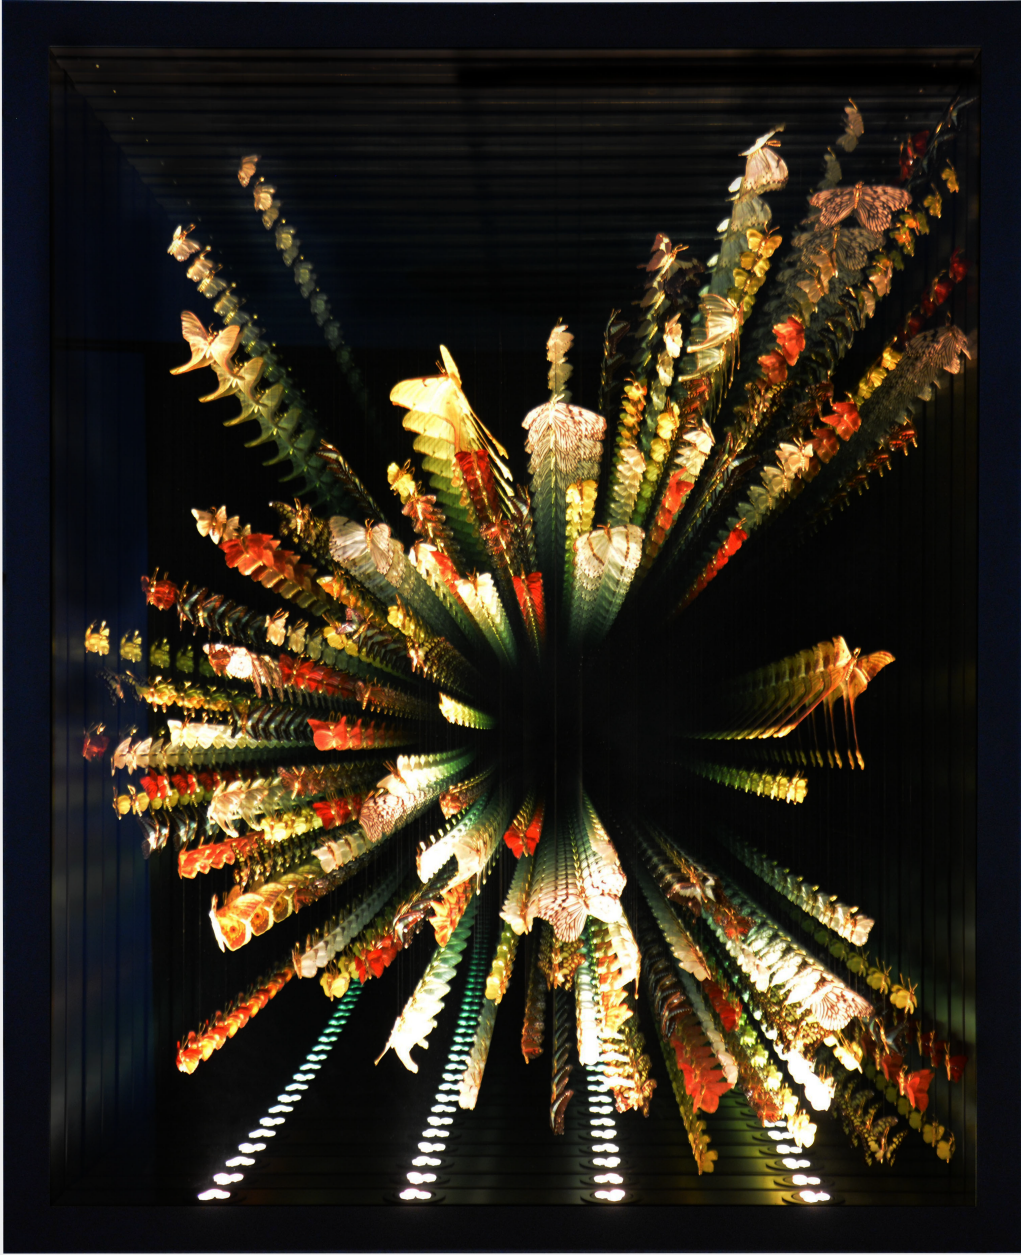

HANDMADE IN SAN FRANCISCO

COUP STUDIO

INFINITE BUTTERFLY MIRROR
by Jocelyn Marsh

COUP STUDIO

INFINITE BUTTERFLY MIRROR

PM-CS-13

Dimensions

49.75"W x 62"H x 5"D

* This product is made to order. Please inquire regarding custom capabilities.

Production Lead Time

14-16 Weeks

* Packing and shipping not included.

Description

Blackened steel frame with LED lights. Hand strung butterflies made from real butterfly wings, and gold plated bronze bodies.