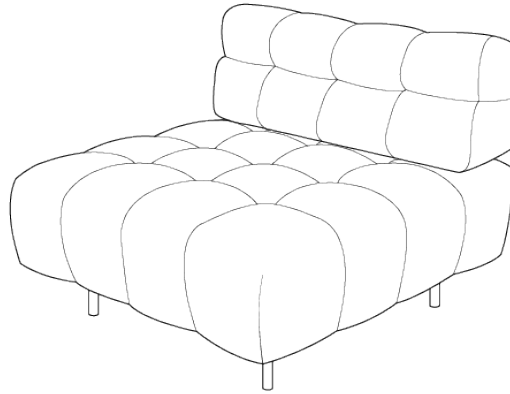

# COUP STUDIO

CUBO SECTIONAL

## CUBO COMPONENT : ARMLESS

---

ITEM NO.	DIMENSIONS	SEAT	ARM HEIGHT	WEIGHT
UP-CS-54-ARMLESS	34" W x 34" D x 29" H	17" H (to crown) x 25.5" D	22"	50 lbs
	COM : 5 YARDS	COL : 75 SQ. FEET (15% upcharge upon approval)		