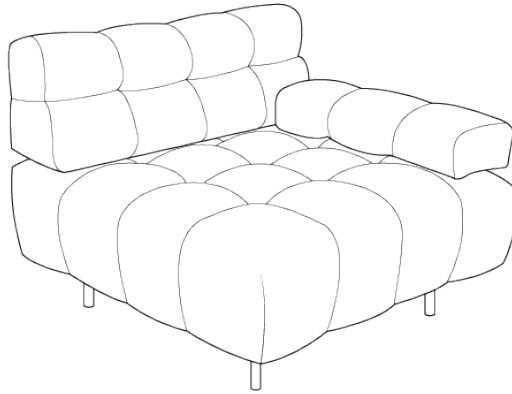

CUBO COMPONENT : SINGLE ARM

ITEM NO.	DIMENSIONS	SEAT	ARM HEIGHT	WEIGHT
UP-CS-54-RHF	34" W x 34" D x 29" H	17" H (to crown) x 25.5" D	22"	60 lbs
	COM : 5 YARDS	COL : 75 SQ. FEET (15% upcharge upon approval)		

ITEM NO.	DIMENSIONS	SEAT	ARM HEIGHT	WEIGHT
UP-CS-54-LHF	34" W x 34" D x 29" H	17" H (to crown) x 25.5" D	22"	60 lbs
	COM : 5 YARDS	COL : 75 SQ. FEET (15% upcharge upon approval)		

METAL FINISH OPTIONS

BLACKENED STEEL

UPHOLSTERY DETAIL

PUFF SQUARE BLIND
TUFTING

LEAD TIME

10 - 12 WEEKS

ADDITIONAL INFO

Custom sizes available