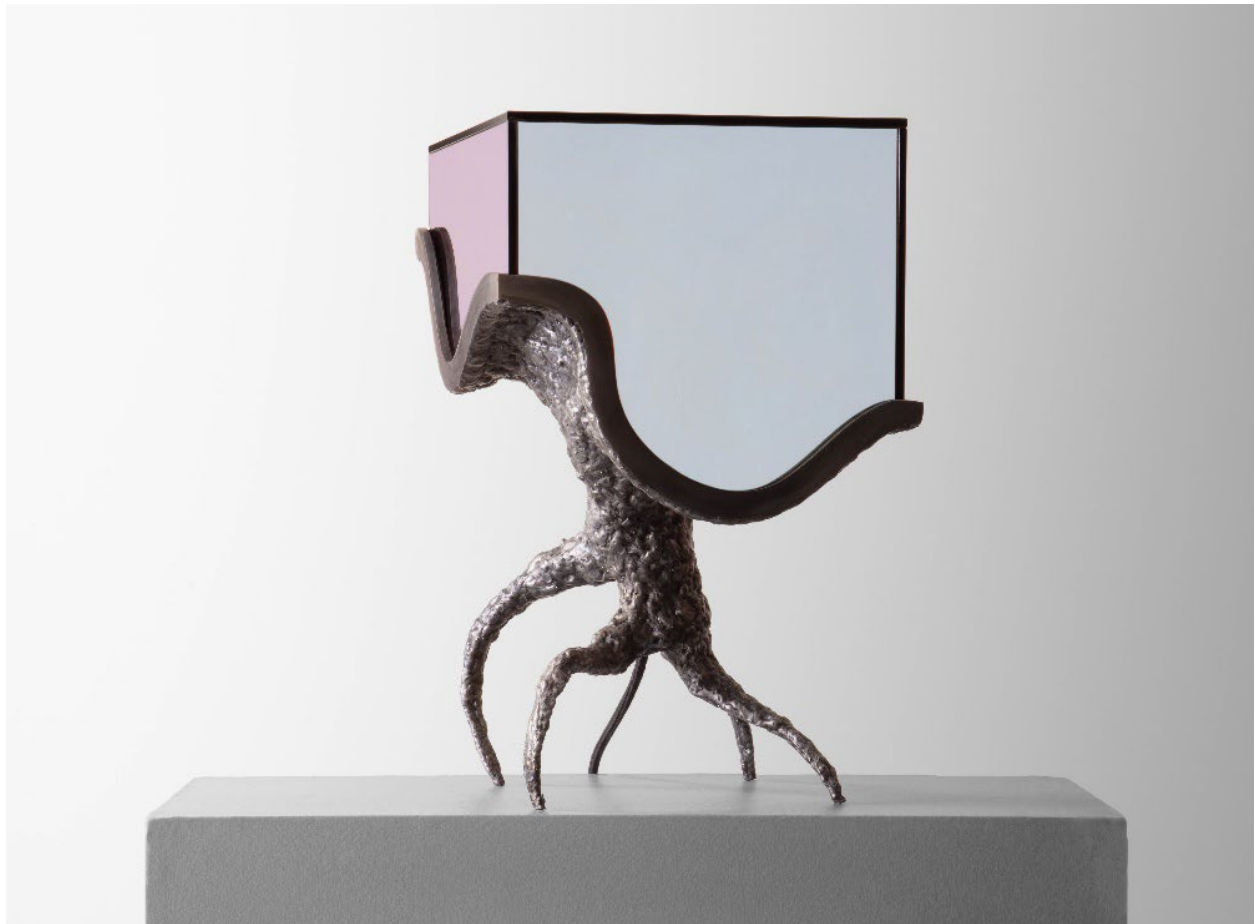

CUBE VARIATIONS 7 (ALIVE)

Year: 2022

Production: 10 Unique editions

Dimensions: 10"L x 10"W x 17"D

Materials: Steel, gypsum cement, mirror glass, light

Price Upon Request.