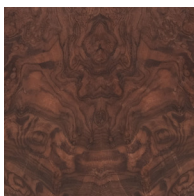

## Veneer

---

veneer: longwood

WA-N: White  
Ash, Natural

RWO-N: Rift  
White Oak,  
Natural

F-WAL: Walnut,  
Figured

WA-E: White  
Ash, Ebonized

WA-G: White  
Ash, Grey

WA-WW: White  
Ash,  
Whitewashed  
veneer: burl

SR: Santos  
Rosewood, Oiled  
and Waxed

custom

Custom

BRL-CW:  
Circassian  
Walnut Burl

BRL-MH:  
Mahogany Burl

BRL-P: Pimento  
Burl

BRL-TA-G: Tamo  
Ash Burl, Grey

BRL-TA-N: Tamo  
Ash Burl, Natural