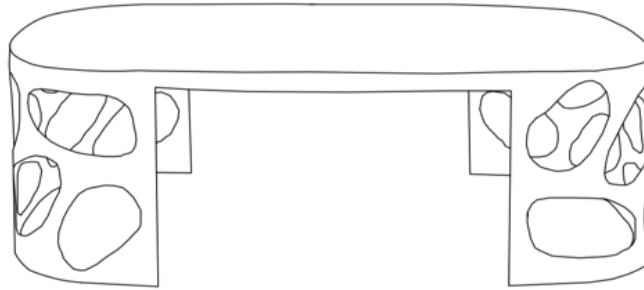

COUP D'ETAT

**Cuff Cocktail Table
by Natasha Baradaran**

Contemporary
United States

Fiberglass exterior cocktail table with Ostrich metal interior.
Available as a Console and Focal Table.

49" W x 26.5" D x 17" H

TCK-NB-CUFF

CUFF COCKTAIL TABLE BY NATASHA BARADARAN

ITEM NO.

TCK-NB-CUFF

DIMENSIONS

49" W X 26.5" D X 17" H

ADDITIONAL INFO

Custom capabilities.