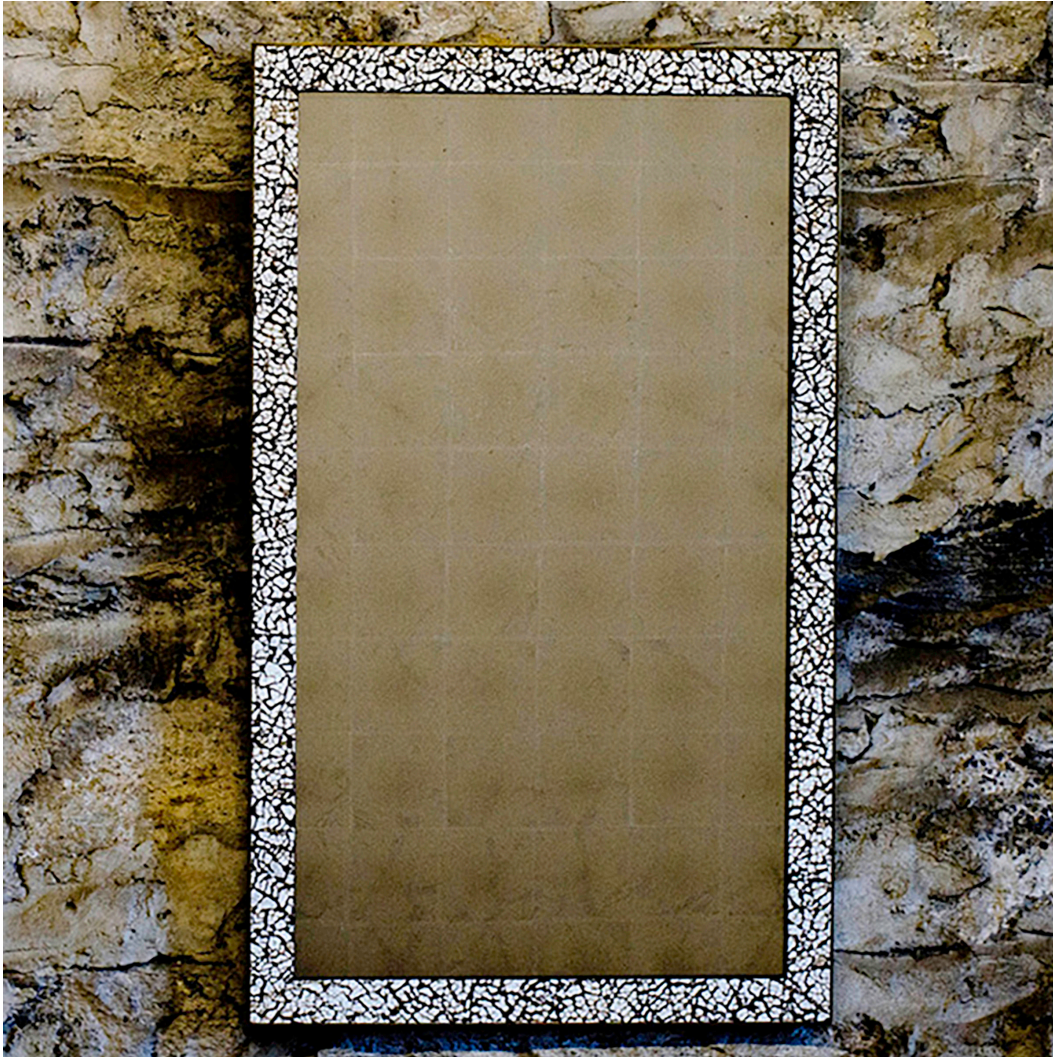

COUP D'ETAT

L'Oeuf Mirror
by DE LA VEGA

Contemporary

United States

Mirror with custom hand cracked eggshell embedded in the resin & lacquer.
Available in round or rectangular shape.

20"W x 1"D x 33"H

Custom sizes and finishes available.