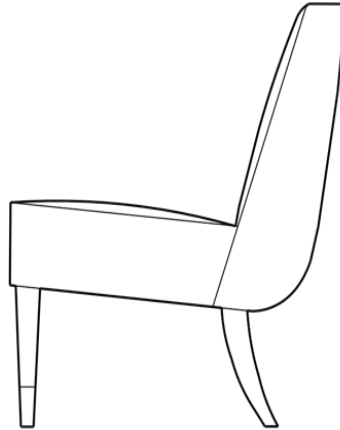

COUP D'ETAT

**Dolce Far Niente (DFN) Slipper Chair
by Natasha Baradaran**

Contemporary
United States

Upholstered chair on Walnut legs with Sabots at front legs.
Also available as a lounge chair.

25" W x 31.5" D x 33.5" H
COM: 4 YDS | COL: 72 SQFT

UP-NB-DFN-SCHAIR

DOLCE FAR NIENTE (DFN) SLIPPER CHAIR BY NATASHA BARADARAN

ITEM NO.

UP-NB-DFN-SCHAIR

DIMENSIONS

25" W X 31.5" D X 33.5" H

ADDITIONAL INFO

Custom capabilities.

DESCRIPTION

UPHOLSTERED CHAIR ON WALNUT LEGS WITH SABOTS.

COM: 4 YDS (54" plain)

Also available as a lounge chair.

COM: 2 YDS (54" plain)
Contrast Button & Welt

No longer available with metal back legs

COL: 72 SQFT (Upcharge)