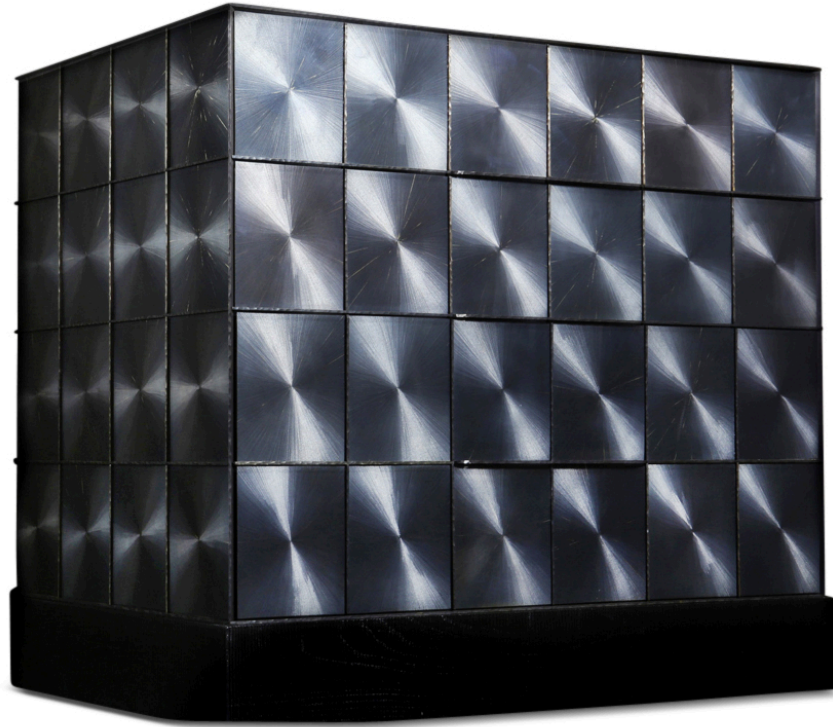

# COUP D'ETAT

**Blackened Brass Chest by Damian Jones**

*Contemporary*

USA

Machined and blackened brass chest of drawers made  
in Los Angeles.

34.75" W x 31" H x 22.5" D

CG-CN-1220-01      \$ 18625